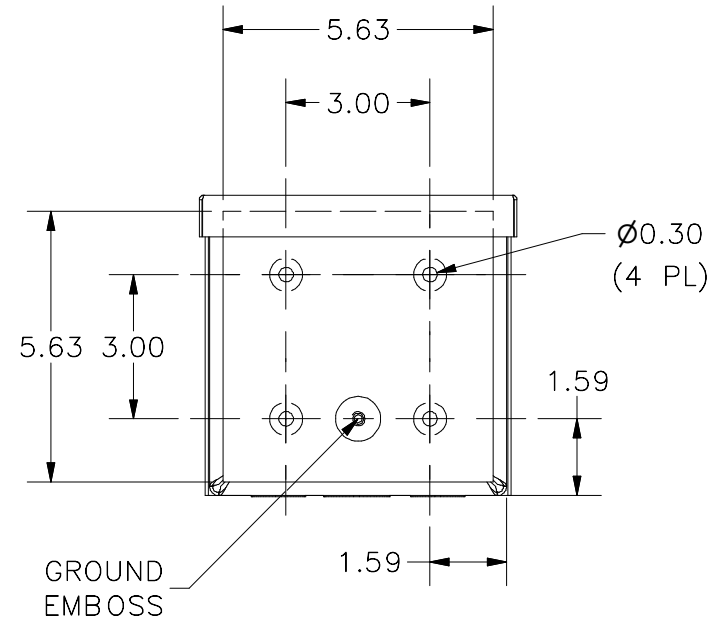

TOP VIEW

FRONT VIEW

RIGHT VIEW

BACK VIEW

BOTTOM VIEW

KNOCK OUT SIZE	
LETTER	SIZES
A	1/2" TO 3/4"
B	3/4" TO 1"
F	1" TO 1-1/4"

PART#: RSC060606
 (DATA SUBJECT TO CHANGE
 WITHOUT NOTICE)

THIS DRAWING IS PROPERTY OF HUBBELL INC.
 WIEGMANN
 ALL INFORMATION IS PROPRIETARY AND NOT TO BE
 DUPLICATED