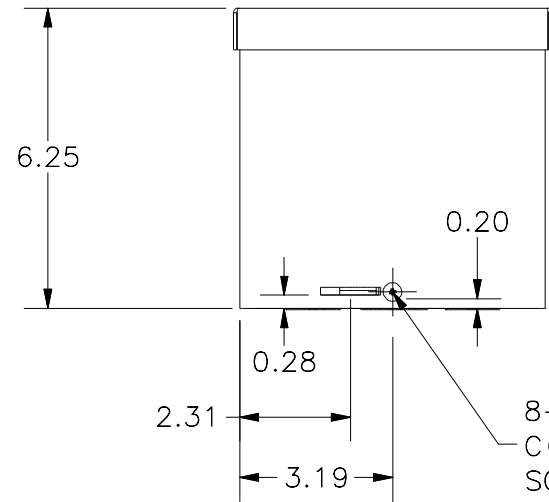

TOP VIEW

FRONT VIEW

RIGHT VIEW

BACK VIEW

BOTTOM VIEW

KNOCK OUT SIZE	
LETTER	SIZES
A	1/2" TO 3/4"
B	3/4" TO 1"
F	1" TO 1-1/4"

PART#: RSC060606
 (DATA SUBJECT TO CHANGE
 WITHOUT NOTICE)

THIS DRAWING IS PROPERTY OF HUBBELL INC.
 WIEGMANN
 ALL INFORMATION IS PROPRIETARY AND NOT TO BE
 DUPLICATED