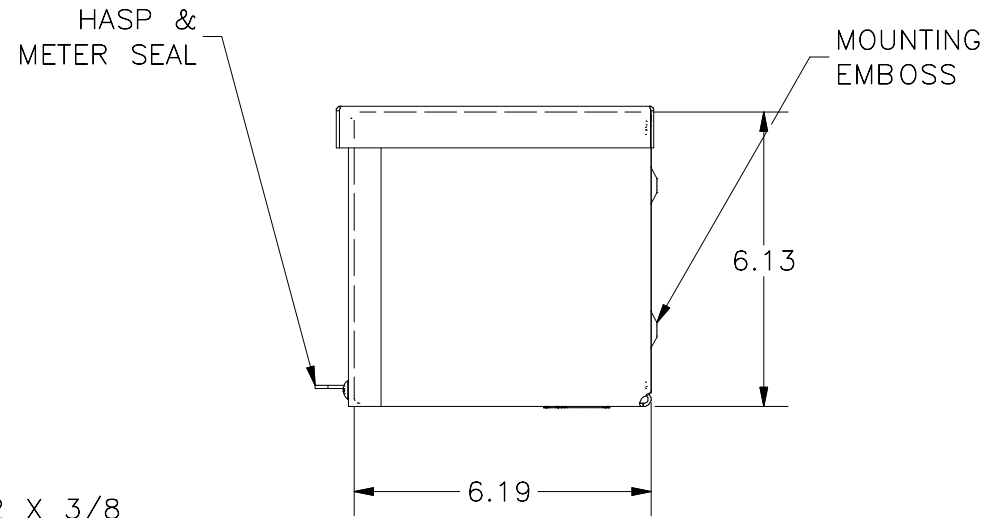

TOP VIEW

FRONT VIEW

RIGHT VIEW

BACK VIEW

BOTTOM VIEW

KNOCK OUT SIZE	
LETTER	SIZES
A	1/2" TO 3/4"
B	3/4" TO 1"
F	1" TO 1-1/4"

PART#: RSC060606
 (DATA SUBJECT TO CHANGE
 WITHOUT NOTICE)

THIS DRAWING IS PROPERTY OF HUBBELL INC.
 WIEGMANN
 ALL INFORMATION IS PROPRIETARY AND NOT TO BE
 DUPLICATED