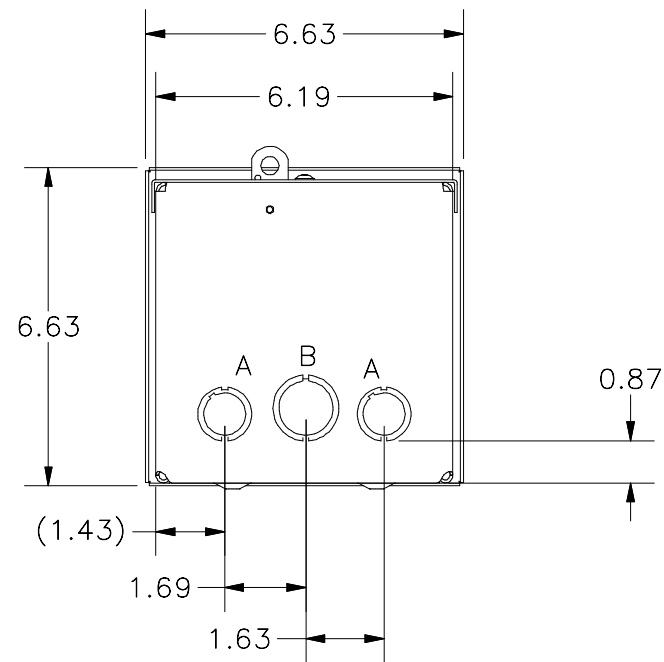

TOP VIEW

FRONT VIEW

RIGHT VIEW

BACK VIEW

BOTTOM VIEW

KNOCK OUT SIZE	
LETTER	SIZES
A	1/2" TO 3/4"
B	3/4" TO 1"
F	1" TO 1-1/4"

PART#: RSC060606
 (DATA SUBJECT TO CHANGE
 WITHOUT NOTICE)

THIS DRAWING IS PROPERTY OF HUBBELL INC.
 WIEGMANN
 ALL INFORMATION IS PROPRIETARY AND NOT TO BE
 DUPLICATED