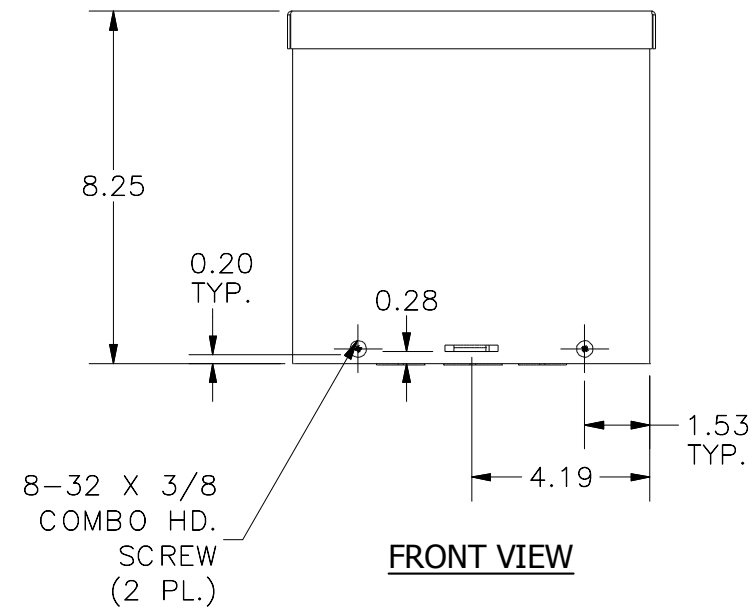

TOP VIEW

FRONT VIEW

RIGHT VIEW

BACK VIEW

BOTTOM VIEW

KNOCK OUT SIZE	
LETTER	SIZES
A	1/2" TO 3/4"
B	3/4" TO 1"
F	1" TO 1-1/4"

PART#: RSC080804
(DATA SUBJECT TO CHANGE
WITHOUT NOTICE)

THIS DRAWING IS PROPERTY OF HUBBELL INC.
WIEGMANN
ALL INFORMATION IS PROPRIETARY AND NOT TO BE
DUPLICATED