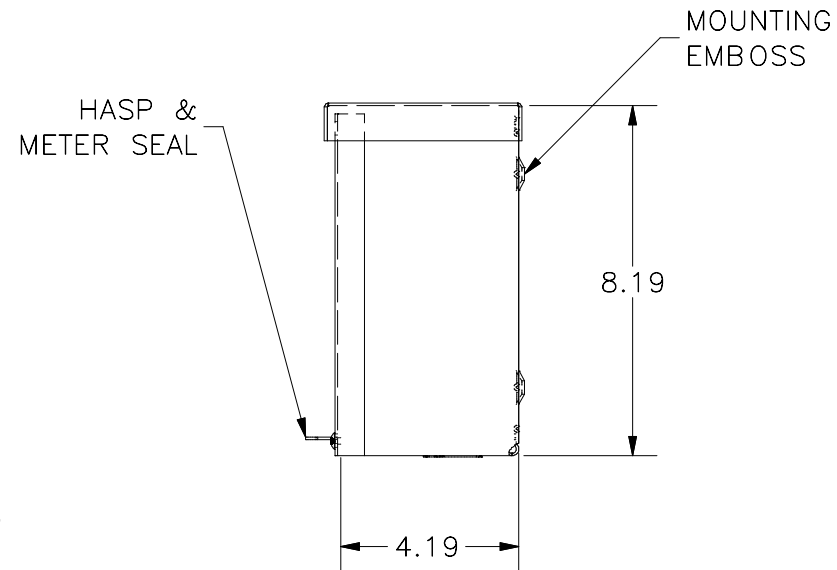

TOP VIEW

FRONT VIEW

RIGHT VIEW

BACK VIEW

BOTTOM VIEW

KNOCK OUT SIZE	
LETTER	SIZES
A	1/2" TO 3/4"
B	3/4" TO 1"
F	1" TO 1-1/4"

PART#: RSC080804
(DATA SUBJECT TO CHANGE
WITHOUT NOTICE)

THIS DRAWING IS PROPERTY OF HUBBELL INC.
WIEGMANN
ALL INFORMATION IS PROPRIETARY AND NOT TO BE
DUPLICATED