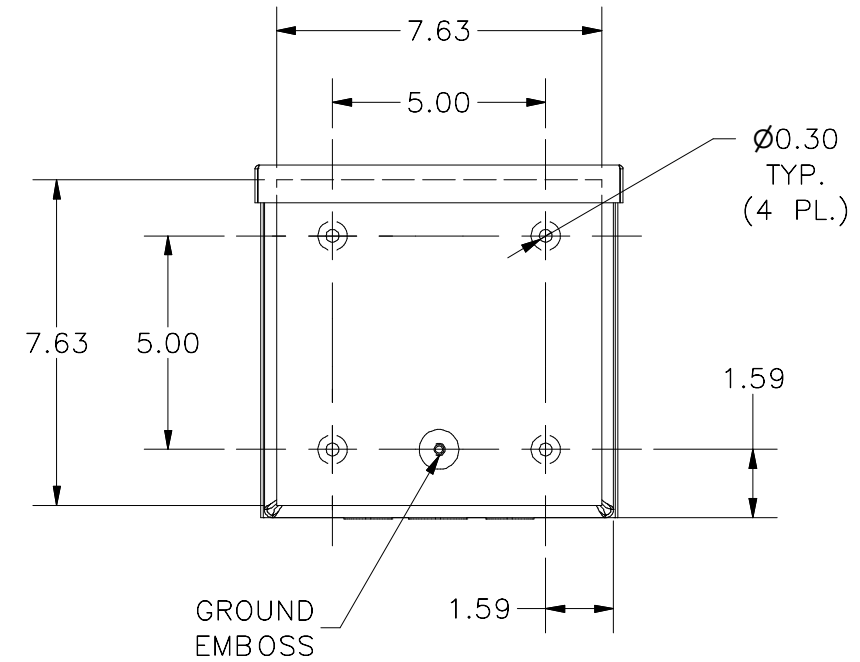

TOP VIEW

FRONT VIEW

RIGHT VIEW

BACK VIEW

BOTTOM VIEW

KNOCK OUT SIZE	
LETTER	SIZES
A	1/2" TO 3/4"
B	3/4" TO 1"
F	1" TO 1-1/4"

PART#: RSC080804
(DATA SUBJECT TO CHANGE
WITHOUT NOTICE)

THIS DRAWING IS PROPERTY OF HUBBELL INC.
WIEGMANN
ALL INFORMATION IS PROPRIETARY AND NOT TO BE
DUPLICATED