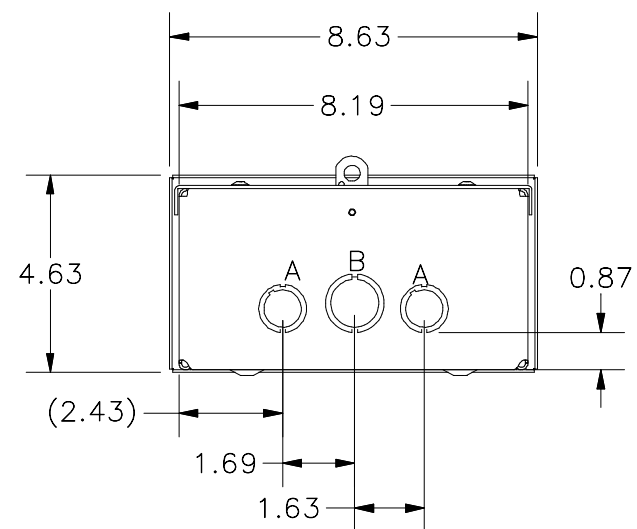

TOP VIEW

FRONT VIEW

RIGHT VIEW

BACK VIEW

BOTTOM VIEW

KNOCK OUT SIZE	
LETTER	SIZES
A	1/2" TO 3/4"
B	3/4" TO 1"
F	1" TO 1-1/4"

PART#: RSC080804
(DATA SUBJECT TO CHANGE
WITHOUT NOTICE)

THIS DRAWING IS PROPERTY OF HUBBELL INC.
WIEGMANN
ALL INFORMATION IS PROPRIETARY AND NOT TO BE
DUPLICATED