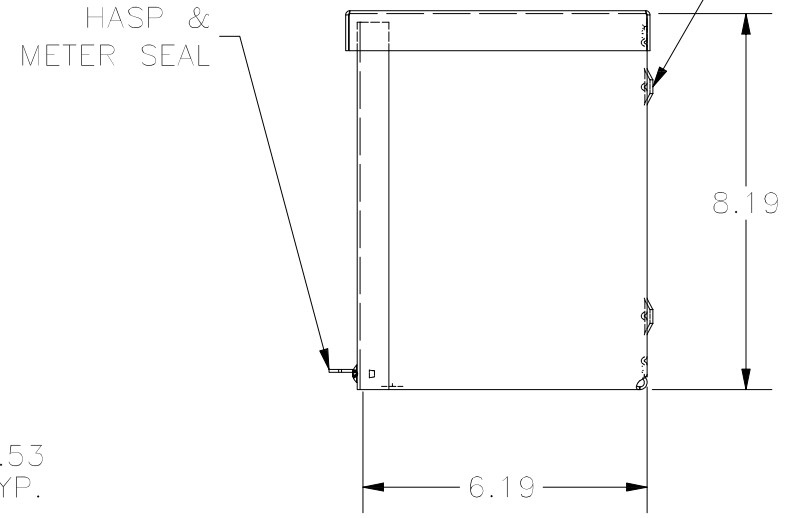

TOP VIEW

FRONT VIEW

RIGHT VIEW

BACK VIEW

8-32 X 3/8
COMBO HD.
SCREW
(2 PL.)

BOTTOM VIEW

PART#: RSC080806NK
(DATA SUBJECT TO CHANGE WITHOUT NOTICE)

THIS DRAWING IS PROPERTY OF HUBBELL INC. WIEGMANN
ALL INFORMATION IS PROPRIETARY AND NOT TO BE DUPLICATED