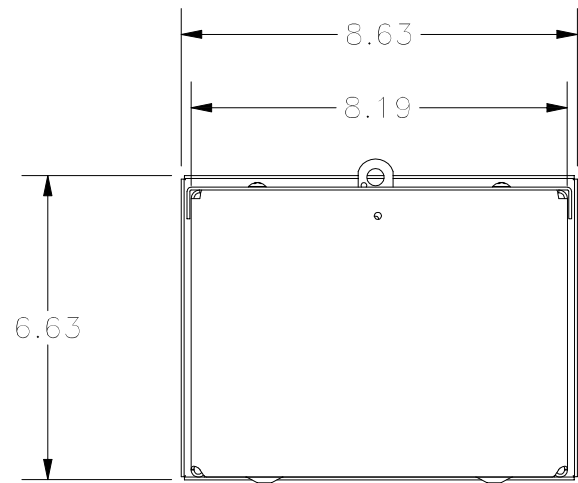

TOP VIEW

FRONT VIEW

RIGHT VIEW

BACK VIEW

8-32 X 3/8
COMBO HD.
SCREW
(2 PL.)

BOTTOM VIEW

PART#: RSC080806NK
(DATA SUBJECT TO CHANGE WITHOUT NOTICE)

THIS DRAWING IS PROPERTY OF HUBBELL INC. WIEGMANN
ALL INFORMATION IS PROPRIETARY AND NOT TO BE DUPLICATED