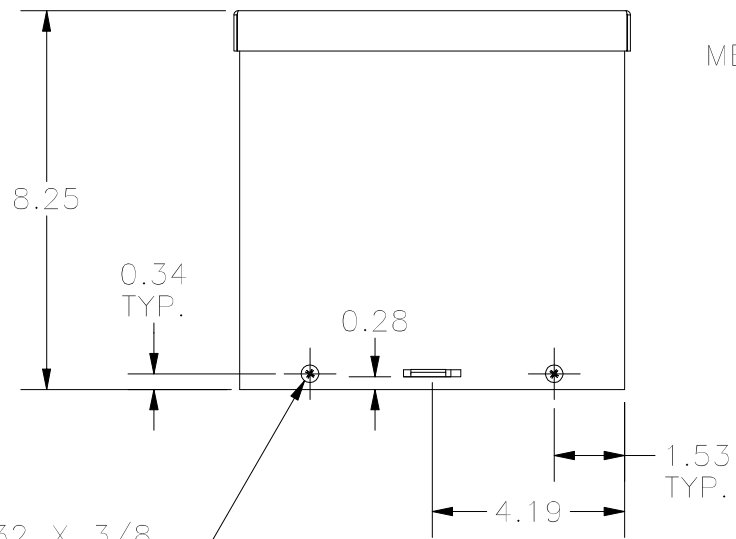

TOP VIEW

FRONT VIEW

RIGHT VIEW

BACK VIEW

8-32 X 3/8
COMBO HD.
SCREW
(2 PL.)

BOTTOM VIEW

PART#: RSC080806NK
(DATA SUBJECT TO CHANGE WITHOUT NOTICE)

THIS DRAWING IS PROPERTY OF HUBBELL INC. WIEGMANN
ALL INFORMATION IS PROPRIETARY AND NOT TO BE DUPLICATED