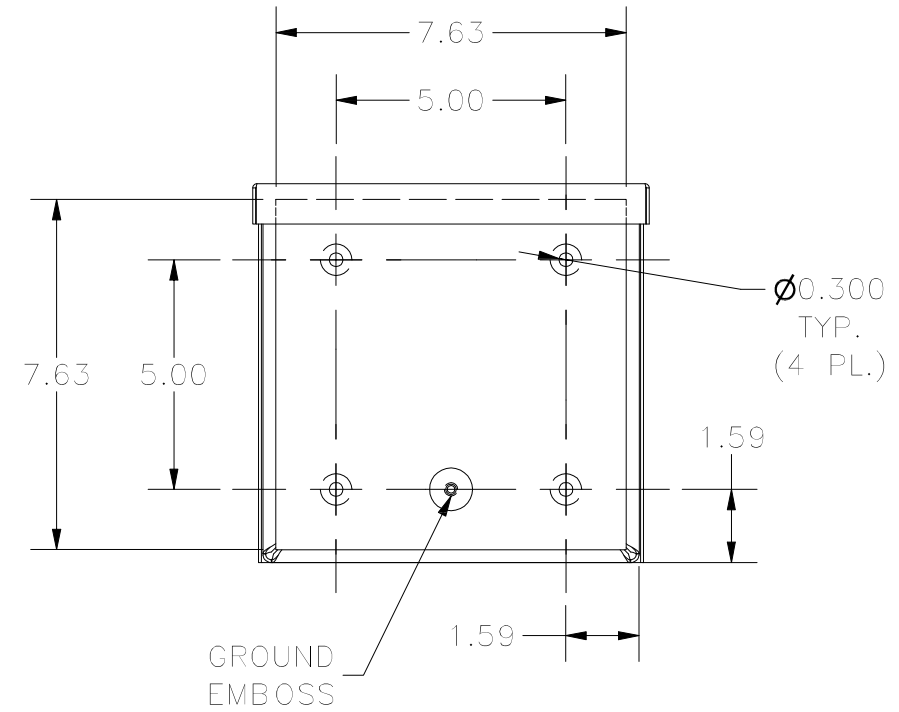

TOP VIEW

FRONT VIEW

RIGHT VIEW

BACK VIEW

8-32 X 3/8
COMBO HD.
SCREW
(2 PL.)

BOTTOM VIEW

PART#: RSC080806NK
(DATA SUBJECT TO CHANGE WITHOUT NOTICE)

THIS DRAWING IS PROPERTY OF HUBBELL INC. WIEGMANN
ALL INFORMATION IS PROPRIETARY AND NOT TO BE DUPLICATED