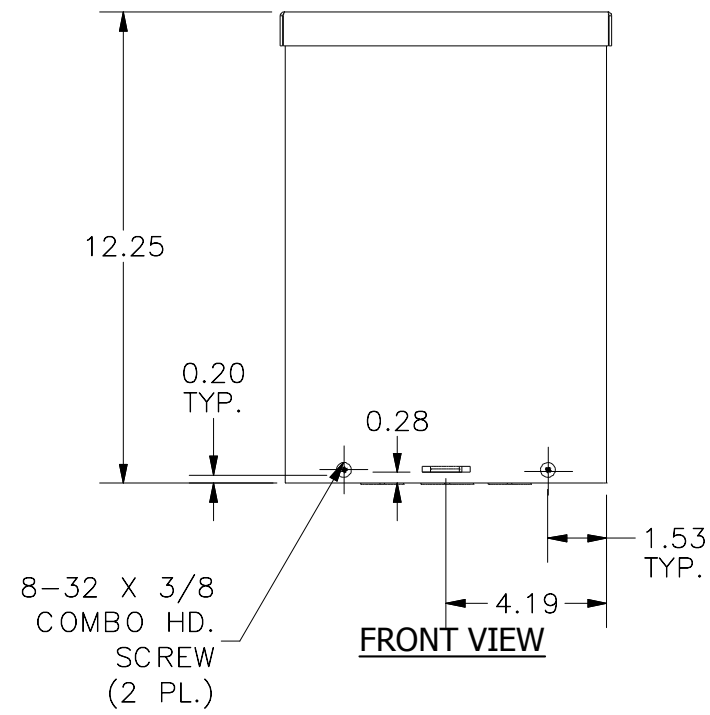

**TOP VIEW**

**FRONT VIEW**

**RIGHT VIEW**

**BACK VIEW**

**BOTTOM VIEW**

KNOCK OUT SIZE	
LETTER	SIZES
A	1/2" TO 3/4"
B	3/4" TO 1"
F	1" TO 1-1/4"

PART#: RSC081206  
 (DATA SUBJECT TO CHANGE  
 WITHOUT NOTICE)