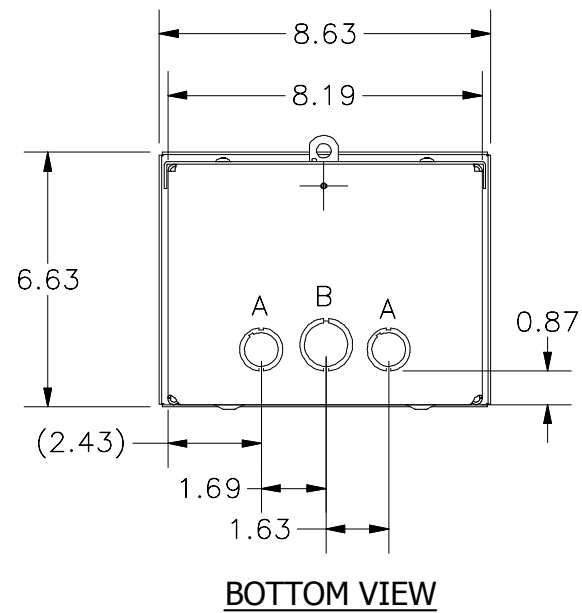

**TOP VIEW**

**FRONT VIEW**

**RIGHT VIEW**

**BACK VIEW**

**BOTTOM VIEW**

KNOCK OUT SIZE	
LETTER	SIZES
A	1/2" TO 3/4"
B	3/4" TO 1"
F	1" TO 1-1/4"

PART#: RSC081206  
 (DATA SUBJECT TO CHANGE  
 WITHOUT NOTICE)