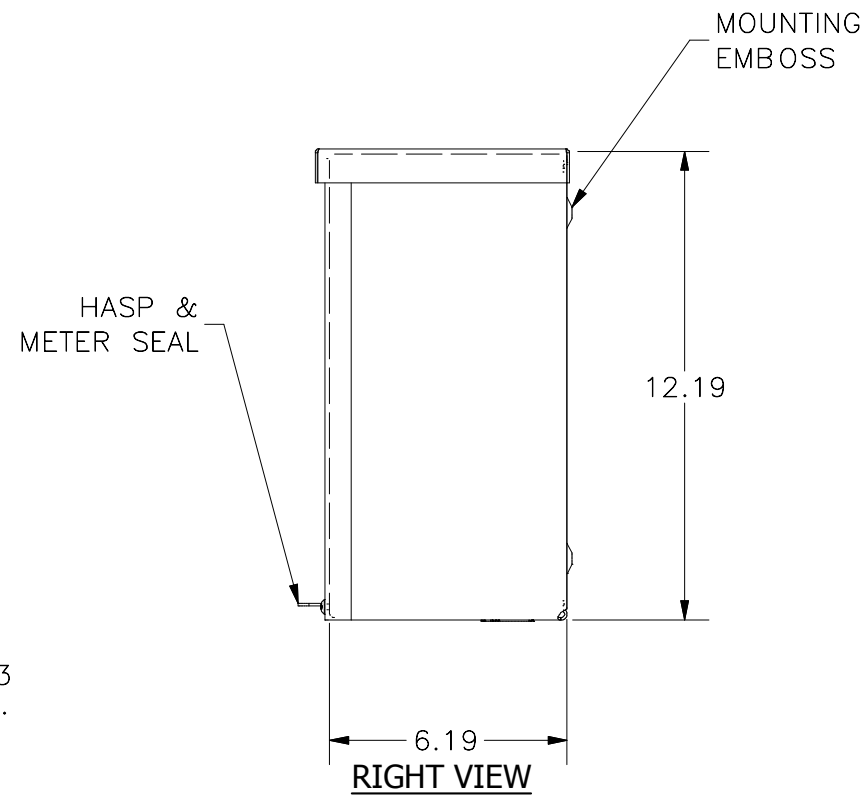

**TOP VIEW**

**FRONT VIEW**

**RIGHT VIEW**

**BACK VIEW**

**BOTTOM VIEW**

KNOCK OUT SIZE	
LETTER	SIZES
A	1/2" TO 3/4"
B	3/4" TO 1"
F	1" TO 1-1/4"

PART#: RSC081206  
 (DATA SUBJECT TO CHANGE  
 WITHOUT NOTICE)