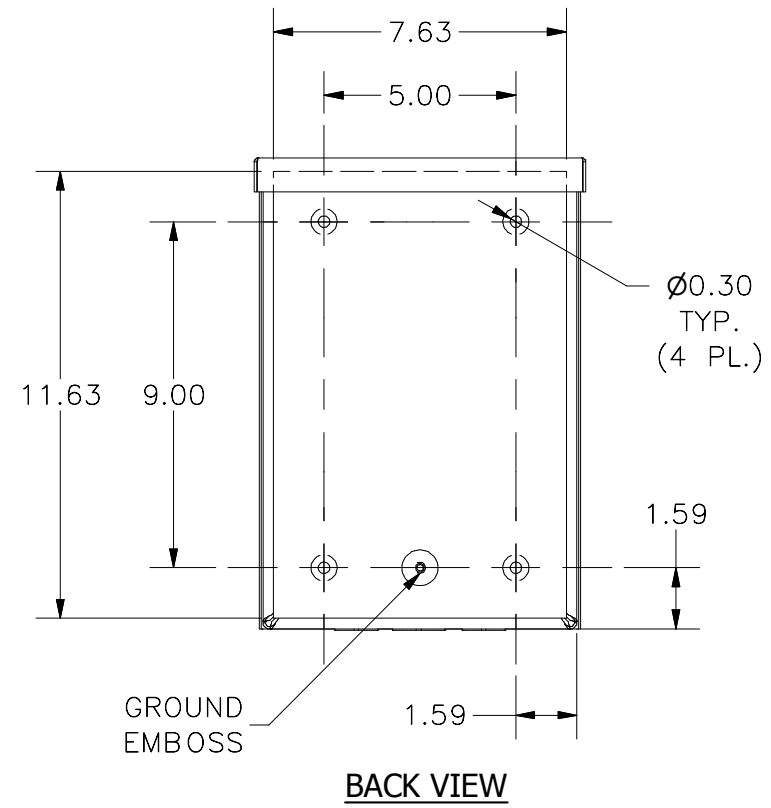

**TOP VIEW**

**FRONT VIEW**

**RIGHT VIEW**

**BACK VIEW**

**BOTTOM VIEW**

KNOCK OUT SIZE	
LETTER	SIZES
A	1/2" TO 3/4"
B	3/4" TO 1"
F	1" TO 1-1/4"

PART#: RSC081206  
 (DATA SUBJECT TO CHANGE  
 WITHOUT NOTICE)