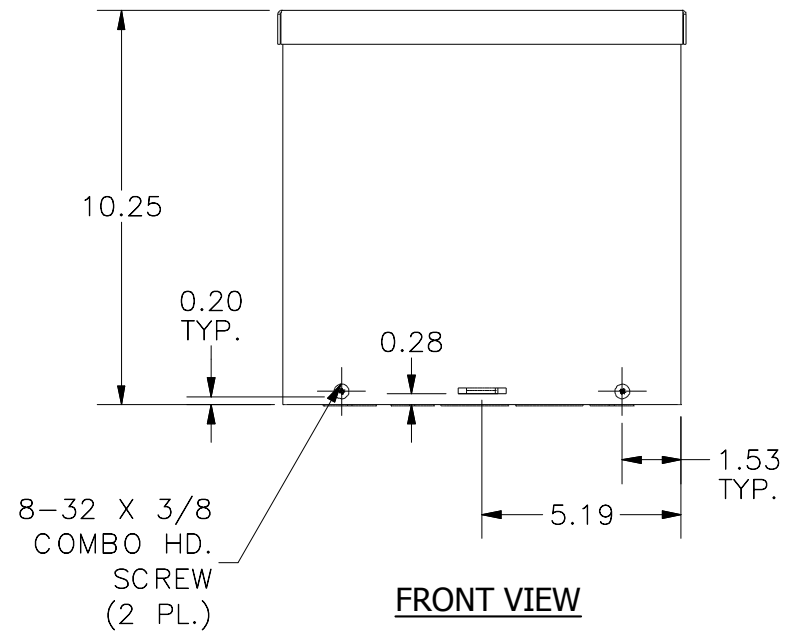

**TOP VIEW**

**FRONT VIEW**

**RIGHT VIEW**

**BACK VIEW**

**BOTTOM VIEW**

KNOCK OUT SIZE	
LETTER	SIZES
A	1/2" TO 3/4"
B	3/4" TO 1"
F	1" TO 1-1/4"

PART#: RSC101004  
 (DATA SUBJECT TO CHANGE  
 WITHOUT NOTICE)