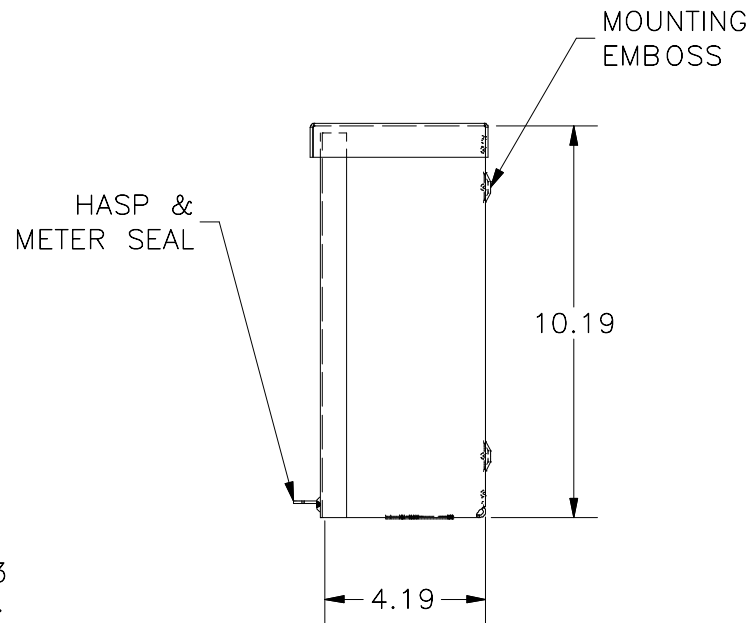

**TOP VIEW**

**FRONT VIEW**

**RIGHT VIEW**

**BACK VIEW**

**BOTTOM VIEW**

KNOCK OUT SIZE	
LETTER	SIZES
A	1/2" TO 3/4"
B	3/4" TO 1"
F	1" TO 1-1/4"

PART#: RSC101004  
 (DATA SUBJECT TO CHANGE  
 WITHOUT NOTICE)