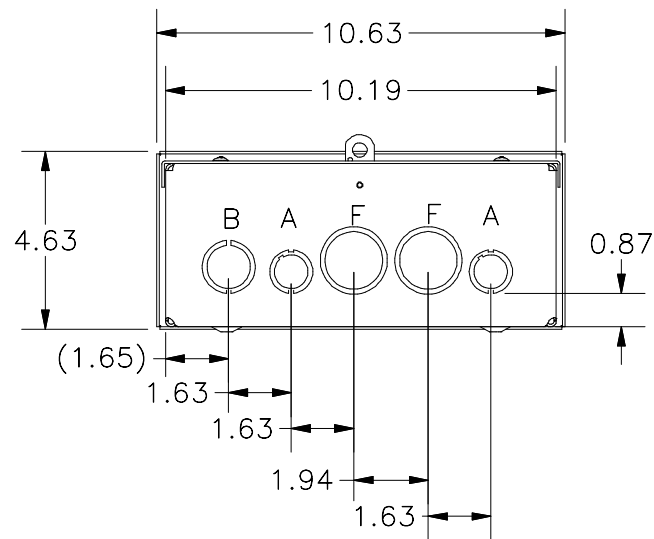

**TOP VIEW**

**FRONT VIEW**

**RIGHT VIEW**

**BACK VIEW**

**BOTTOM VIEW**

KNOCK OUT SIZE	
LETTER	SIZES
A	1/2" TO 3/4"
B	3/4" TO 1"
F	1" TO 1-1/4"

PART#: RSC101004  
 (DATA SUBJECT TO CHANGE  
 WITHOUT NOTICE)