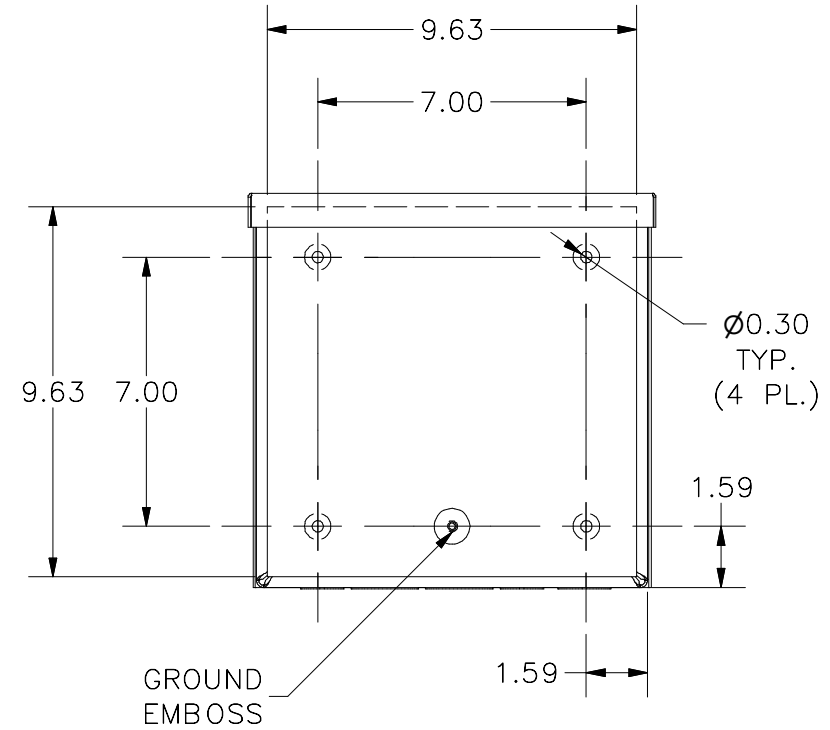

**TOP VIEW**

**FRONT VIEW**

**RIGHT VIEW**

**BACK VIEW**

**BOTTOM VIEW**

KNOCK OUT SIZE	
LETTER	SIZES
A	1/2" TO 3/4"
B	3/4" TO 1"
F	1" TO 1-1/4"

PART#: RSC101004  
 (DATA SUBJECT TO CHANGE  
 WITHOUT NOTICE)