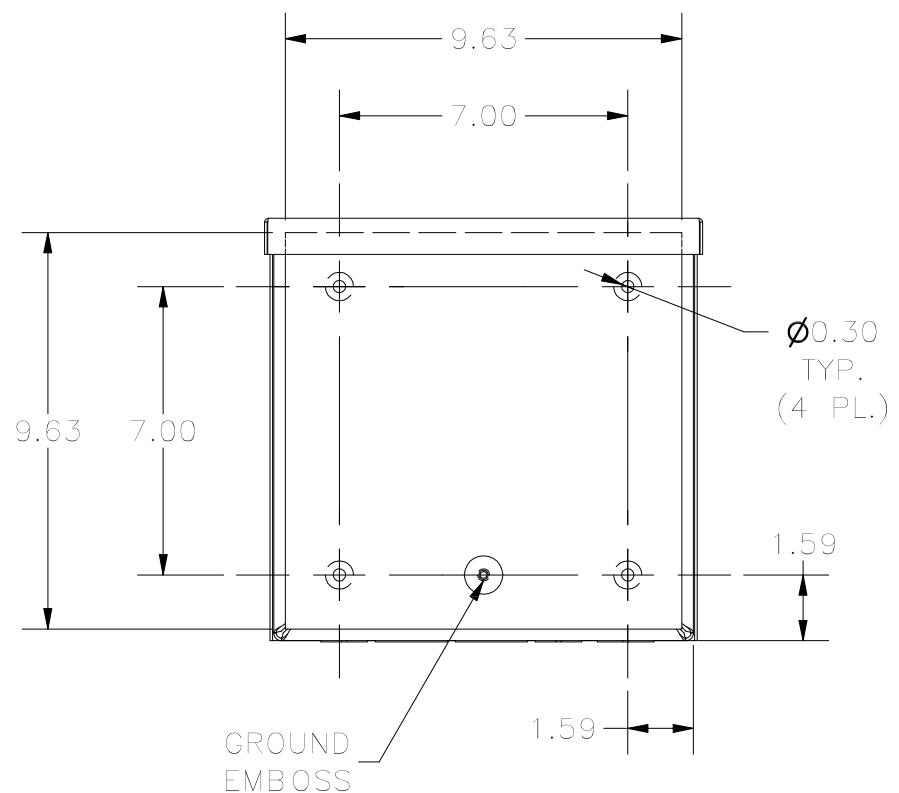

**TOP VIEW**

**FRONT VIEW**

**RIGHT VIEW**

**BACK VIEW**

**BOTTOM VIEW**

KNOCK OUT SIZE	
LETTER	SIZES
A	1/2" TO 3/4"
B	3/4" TO 1"
F	1" TO 1-1/4"

PART#: RSC101006G  
 (DATA SUBJECT TO CHANGE WITHOUT NOTICE)

THIS DRAWING IS PROPERTY OF HUBBELL INC.  
 WIEGMANN  
 ALL INFORMATION IS PROPRIETARY AND NOT TO BE  
 DUPLICATED