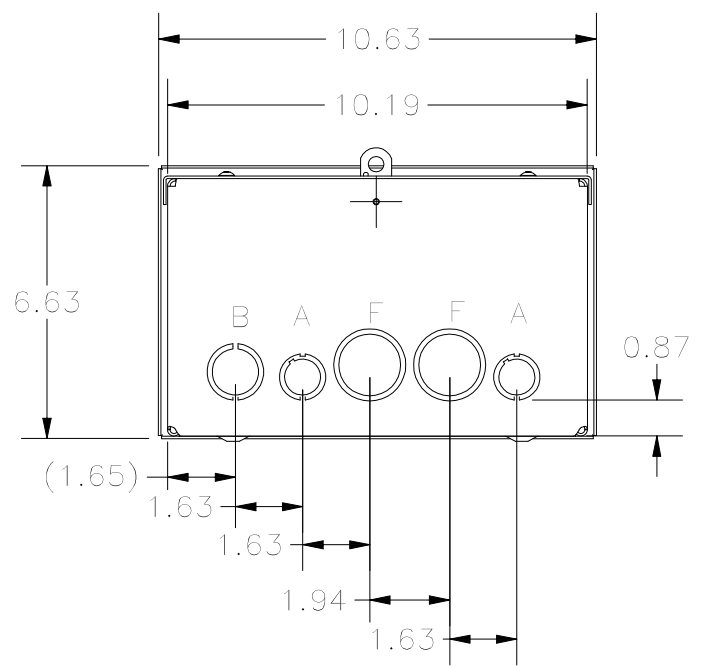

**TOP VIEW**

**FRONT VIEW**

**RIGHT VIEW**

**BACK VIEW**

**BOTTOM VIEW**

KNOCK OUT SIZE	
LETTER	SIZES
A	1/2" TO 3/4"
B	3/4" TO 1"
F	1" TO 1-1/4"

PART#: RSC101006G  
 (DATA SUBJECT TO CHANGE WITHOUT NOTICE)

THIS DRAWING IS PROPERTY OF HUBBELL INC.  
 WIEGMANN  
 ALL INFORMATION IS PROPRIETARY AND NOT TO BE  
 DUPLICATED