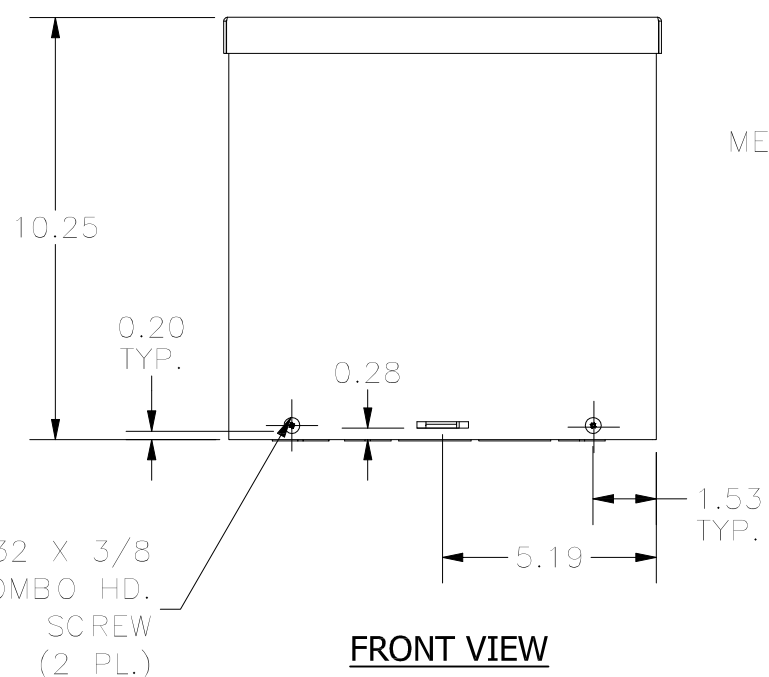

**TOP VIEW**

**FRONT VIEW**

**RIGHT VIEW**

**BACK VIEW**

**BOTTOM VIEW**

KNOCK OUT SIZE	
LETTER	SIZES
A	1/2" TO 3/4"
B	3/4" TO 1"
F	1" TO 1-1/4"

PART#: RSC101006G  
 (DATA SUBJECT TO CHANGE WITHOUT NOTICE)

THIS DRAWING IS PROPERTY OF HUBBELL INC.  
 WIEGMANN  
 ALL INFORMATION IS PROPRIETARY AND NOT TO BE  
 DUPLICATED