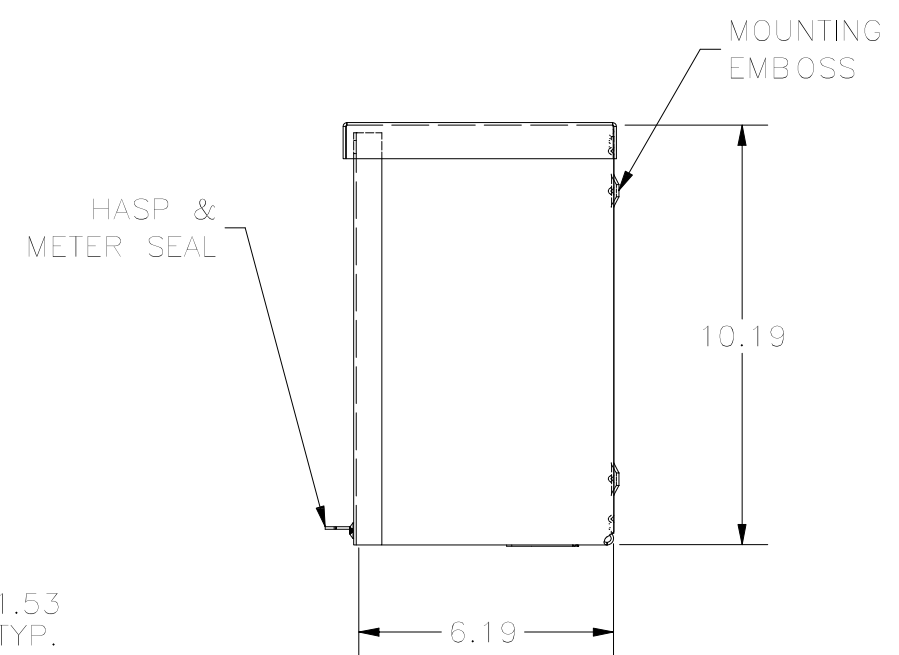

**TOP VIEW**

**FRONT VIEW**

**RIGHT VIEW**

**BACK VIEW**

**BOTTOM VIEW**

KNOCK OUT SIZE	
LETTER	SIZES
A	1/2" TO 3/4"
B	3/4" TO 1"
F	1" TO 1-1/4"

PART#: RSC101006G  
 (DATA SUBJECT TO CHANGE WITHOUT NOTICE)

THIS DRAWING IS PROPERTY OF HUBBELL INC.  
 WIEGMANN  
 ALL INFORMATION IS PROPRIETARY AND NOT TO BE  
 DUPLICATED