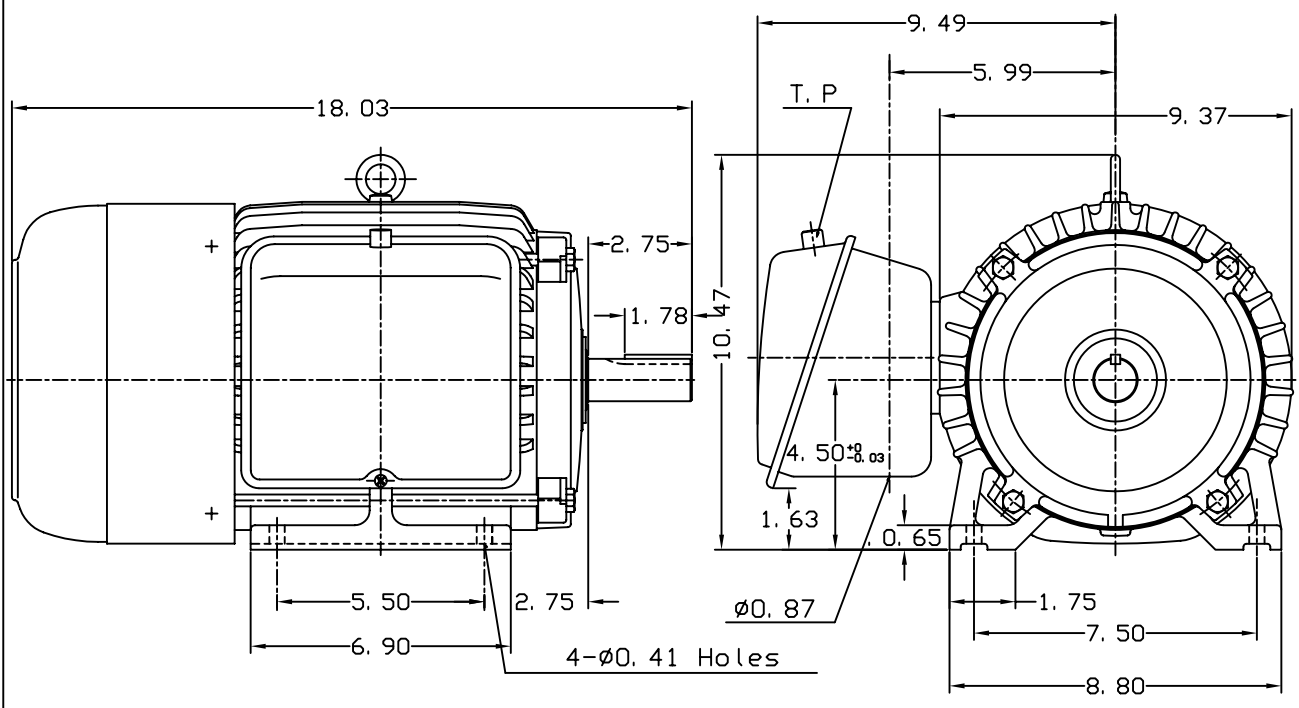

DATE
February 16, 2004
CATALOG NO.
S0054

OUTLINE DIMENSIONS
SINGLE-PHASE INDUCTION MOTOR

MOTOR TYPE:
BECSFD
FRAME NO. 184T

Pole	HP	KW	Hz	VOLT	Syn. Speed r/min(rpm)
4	5	3.75	60	230	1800

Ins	Rating	Dimension in	Approx Weight	Bearings	
F	CONT.	Inches	103 lbs.	DE: 6306ZZ	NDE: 6306ZZ

Totally Enclosed Fan Cooled Capacitor-start & Run Type. Squirrel-cage Rotor

①

DWN.	S. L. CHIAN	11-24-95
CHKD.	C. H. KAO	12-18-95
APPD.	Y. B. HUANG	12-18-95

DWG NO.
31049U263001