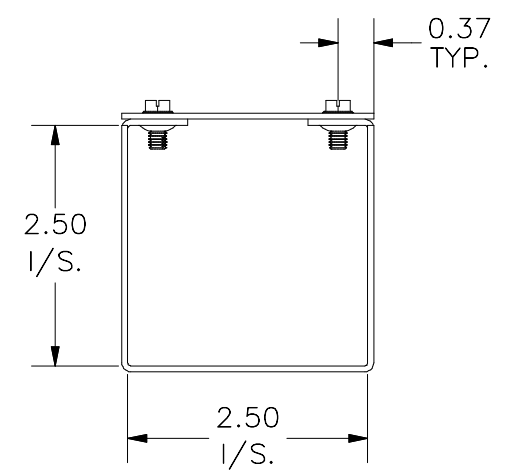

TOP VIEW

FRONT VIEW

RIGHT VIEW

BOTTOM VIEW

PART#: S2224GNK
 (DATA SUBJECT TO CHANGE WITHOUT NOTICE)

THIS DRAWING IS PROPERTY OF HUBBELL INC. WIEGMANN
 ALL INFORMATION IS PROPRIETARY AND NOT TO BE DUPLICATED