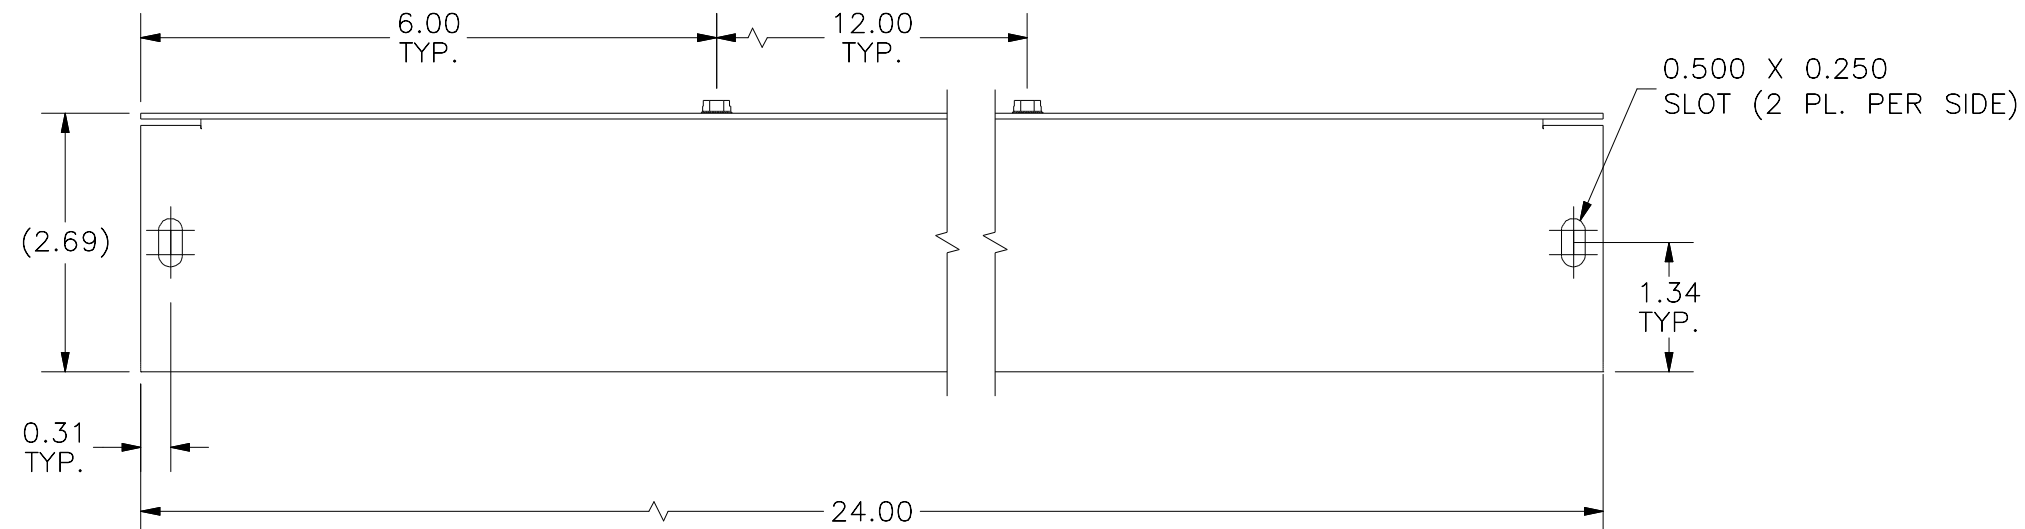

TOP VIEW

FRONT VIEW

RIGHT VIEW

BOTTOM VIEW

PART#: S2224GNK
 (DATA SUBJECT TO CHANGE WITHOUT NOTICE)

THIS DRAWING IS PROPERTY OF HUBBELL INC. WIEGMANN
 ALL INFORMATION IS PROPRIETARY AND NOT TO BE DUPLICATED