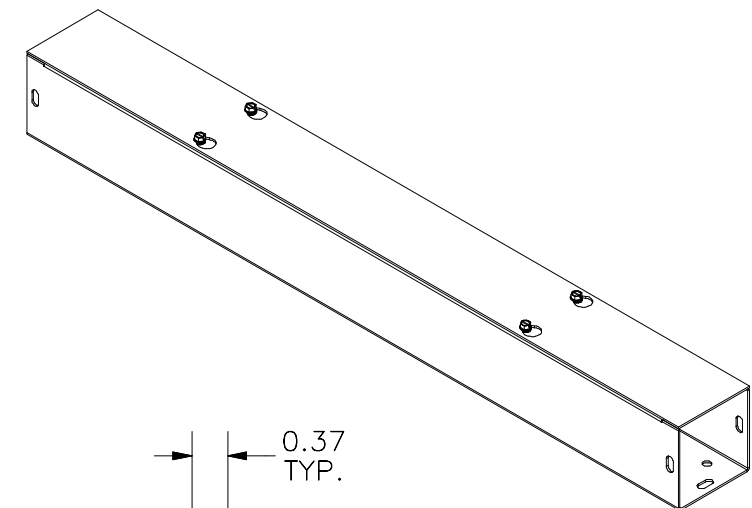

TOP VIEW

FRONT VIEW

RIGHT VIEW

BOTTOM VIEW

PART#: S2224GNK
 (DATA SUBJECT TO CHANGE WITHOUT NOTICE)

THIS DRAWING IS PROPERTY OF HUBBELL INC. WIEGMANN
 ALL INFORMATION IS PROPRIETARY AND NOT TO BE DUPLICATED