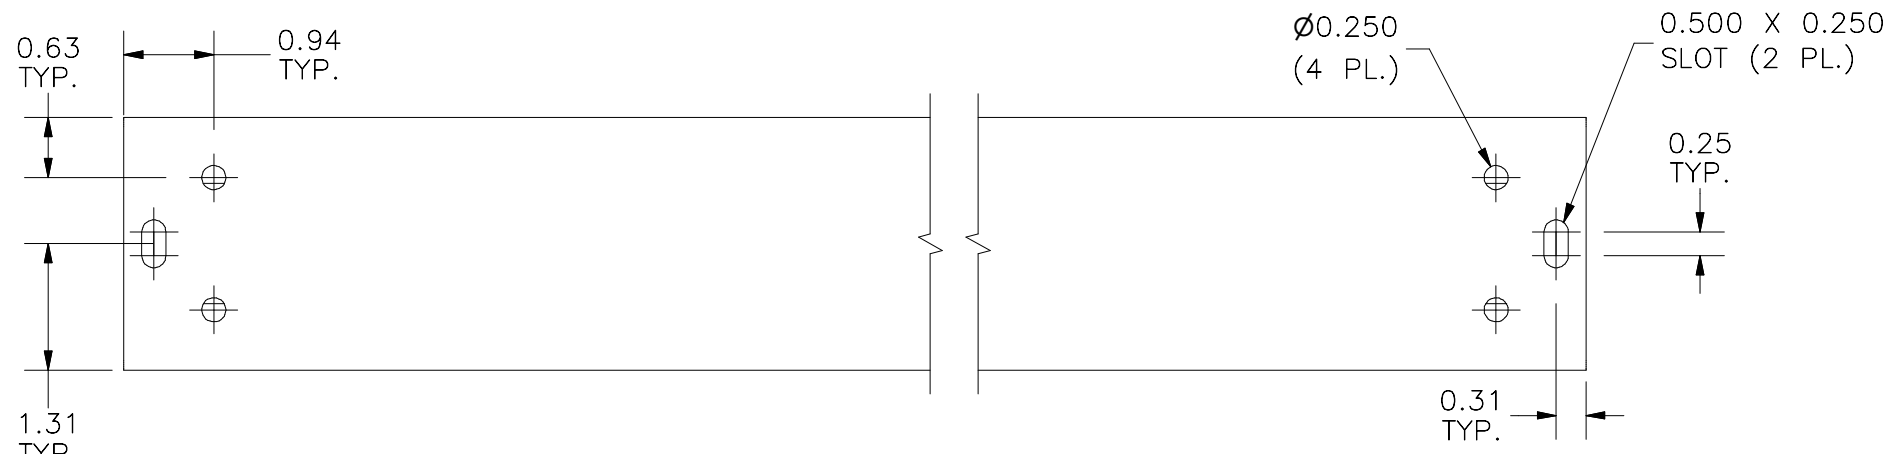

TOP VIEW

FRONT VIEW

RIGHT VIEW

BOTTOM VIEW

PART#: S2224GNK
 (DATA SUBJECT TO CHANGE WITHOUT NOTICE)

THIS DRAWING IS PROPERTY OF HUBBELL INC. WIEGMANN
 ALL INFORMATION IS PROPRIETARY AND NOT TO BE DUPLICATED