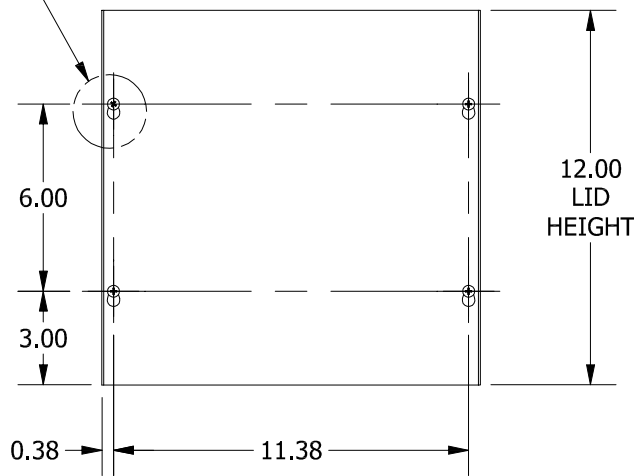

#8-32 X 3/8", TYPE 23,
SELF TAPPING
TRUSS HEAD SCREW (4 PL.)

TEAR-DROP SHAPED
MTG. HOLE IN LID
(4 PL.)

DETAIL A

TOP VIEW

A

LEFT SIDE VIEW

FRONT VIEW

RIGHT SIDE VIEW

FRONT VIEW LID REMOVED

BACK VIEW

BOTTOM VIEW

PART#: SC121208NK
(DATA SUBJECT TO CHANGE WITHOUT NOTICE)

THIS DRAWING IS PROPERTY OF HUBBELL INC. WIEGMANN
ALL INFORMATION IS PROPRIETARY AND NOT TO BE DUPLICATED