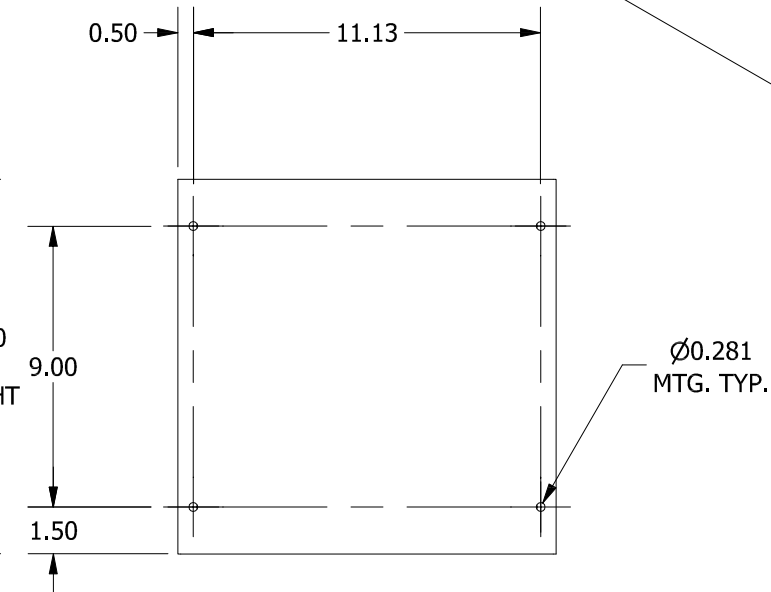

#8-32 X 3/8", TYPE 23,
SELF TAPPING
TRUSS HEAD SCREW (4 PL.)

TEAR-DROP SHAPED
MTG. HOLE IN LID
(4 PL.)

DETAIL A

TOP VIEW

A

LEFT SIDE VIEW

FRONT VIEW

RIGHT SIDE VIEW

FRONT VIEW LID REMOVED

BACK VIEW

BOTTOM VIEW

PART#: SC121208NK
(DATA SUBJECT TO CHANGE WITHOUT NOTICE)

THIS DRAWING IS PROPERTY OF HUBBELL INC. WIEGMANN
ALL INFORMATION IS PROPRIETARY AND NOT TO BE DUPLICATED