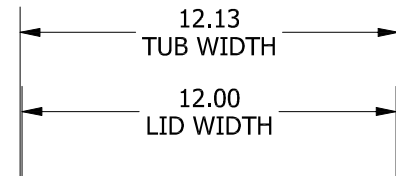

#8-32 X 3/8", TYPE 23,
SELF TAPPING
TRUSS HEAD SCREW (4 PL.)

TEAR-DROP SHAPED
MTG. HOLE IN LID
(4 PL.)

DETAIL A

TOP VIEW

A

LEFT SIDE VIEW

FRONT VIEW

RIGHT SIDE VIEW

FRONT VIEW LID REMOVED

BACK VIEW

BOTTOM VIEW

PART#: SC121208NK
(DATA SUBJECT TO CHANGE WITHOUT NOTICE)

THIS DRAWING IS PROPERTY OF HUBBELL INC. WIEGMANN
ALL INFORMATION IS PROPRIETARY AND NOT TO BE DUPLICATED