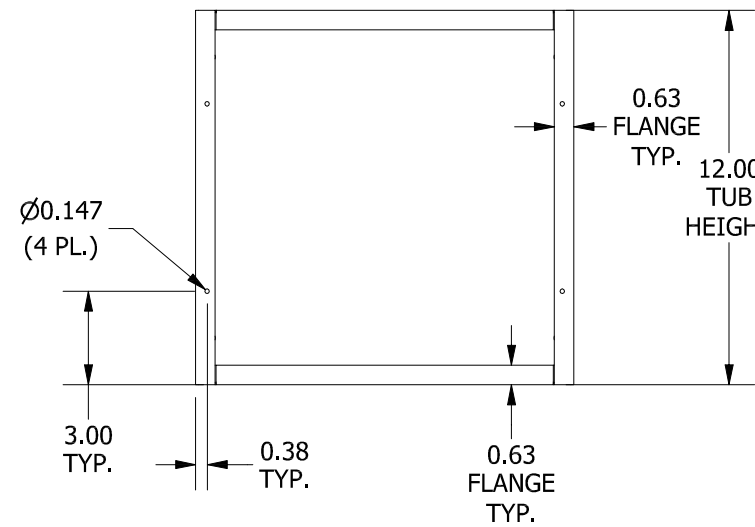

#8-32 X 3/8", TYPE 23,
SELF TAPPING
TRUSS HEAD SCREW (4 PL.)

TEAR-DROP SHAPED
MTG. HOLE IN LID
(4 PL.)

DETAIL A

TOP VIEW

A

LEFT SIDE VIEW

FRONT VIEW

RIGHT SIDE VIEW

FRONT VIEW LID REMOVED

BACK VIEW

BOTTOM VIEW

PART#: SC121208NK
(DATA SUBJECT TO CHANGE WITHOUT NOTICE)

THIS DRAWING IS PROPERTY OF HUBBELL INC. WIEGMANN
ALL INFORMATION IS PROPRIETARY AND NOT TO BE DUPLICATED