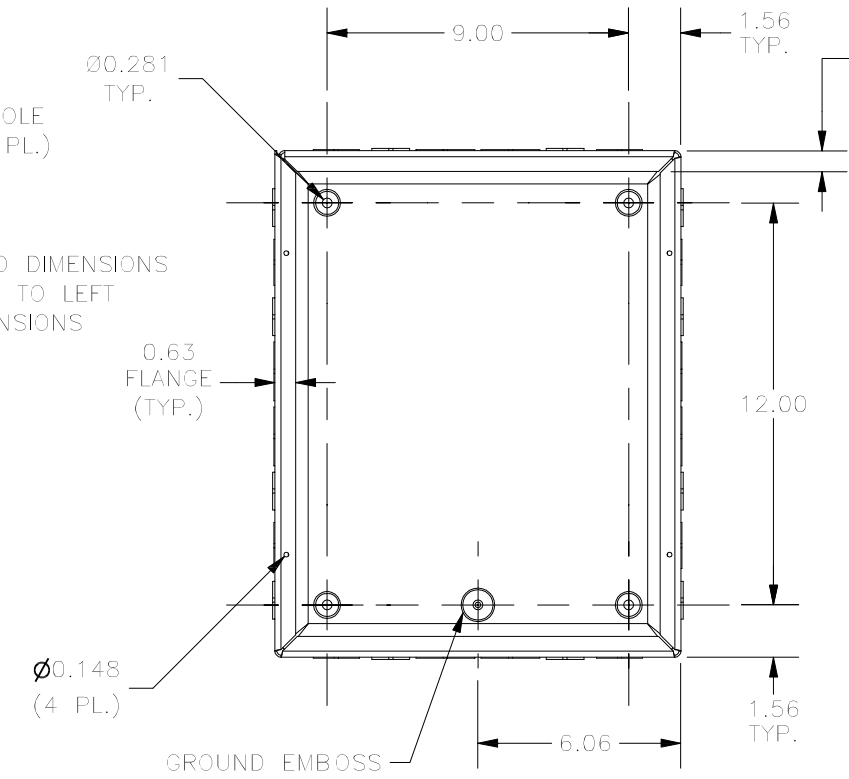

**TOP VIEW**

#8-32 X 3/8" ZINC PLATED, TYPE 23 SELF TAPPING, COMBINATION TRUSS HEAD SCREW (4 PL.)

**FRONT VIEW**

**RIGHT SIDE VIEW**

**FRONT VIEW LID REMOVED**

**LEFT SIDE VIEW**

**BOTTOM VIEW**

PART#: SC121504  
 (DATA SUBJECT TO CHANGE WITHOUT NOTICE)