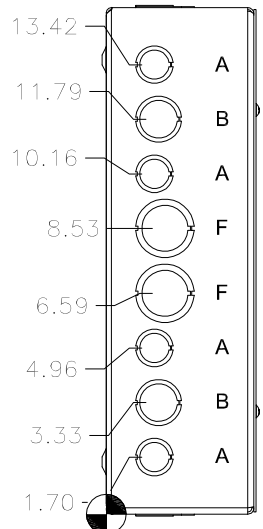

**TOP VIEW**

#8-32 X 3/8" ZINC PLATED, TYPE 23 SELF TAPPING, COMBINATION TRUSS HEAD SCREW (4 PL.)

**FRONT VIEW**

**RIGHT SIDE VIEW**

**FRONT VIEW LID REMOVED**

**LEFT SIDE VIEW**

**BOTTOM VIEW**

PART#: SC121504  
 (DATA SUBJECT TO CHANGE WITHOUT NOTICE)