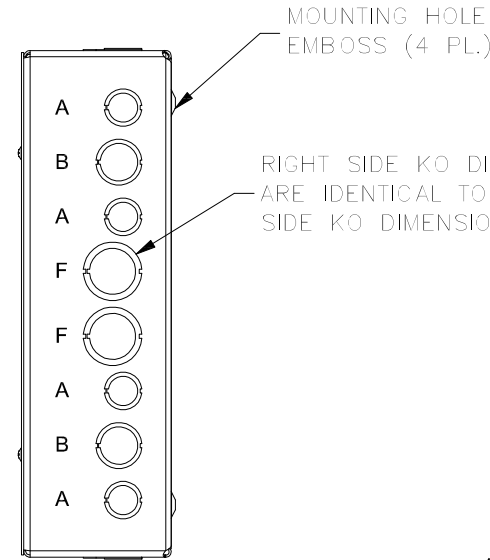

**TOP VIEW**

#8-32 X 3/8" ZINC PLATED, TYPE 23 SELF TAPPING, COMBINATION TRUSS HEAD SCREW (4 PL.)

**FRONT VIEW**

**RIGHT SIDE VIEW**

**FRONT VIEW LID REMOVED**

**LEFT SIDE VIEW**

**BOTTOM VIEW**

PART#: SC121504  
 (DATA SUBJECT TO CHANGE WITHOUT NOTICE)