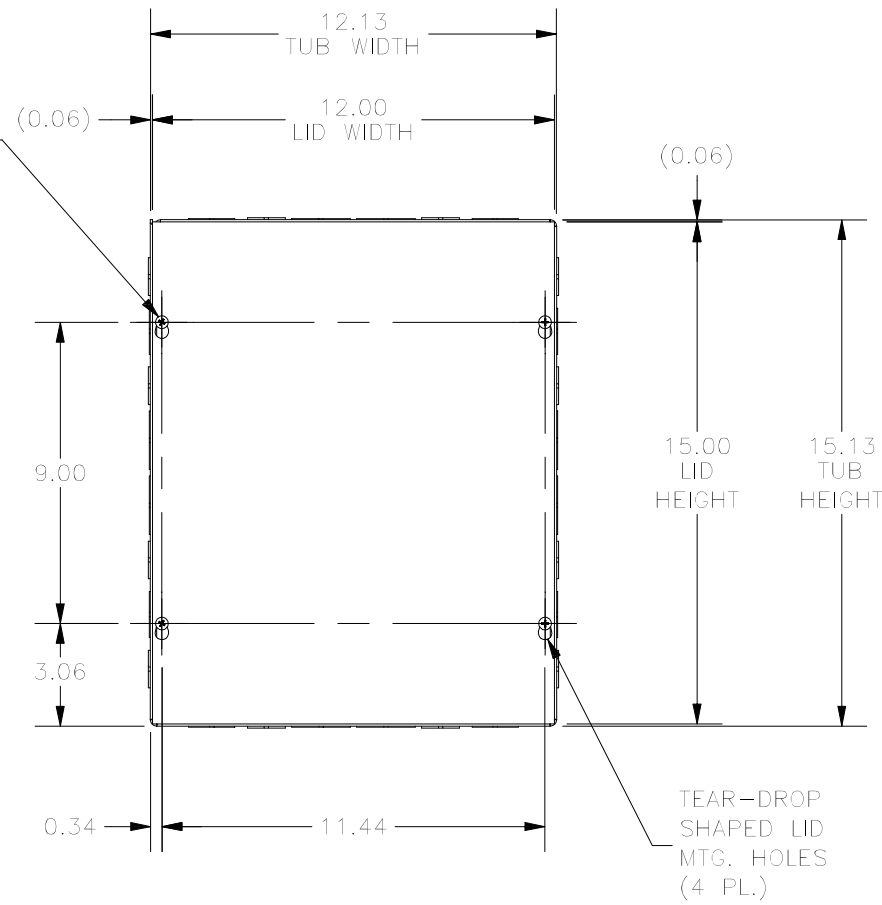

**TOP VIEW**

#8-32 X 3/8" ZINC PLATED, TYPE 23 SELF TAPPING, COMBINATION TRUSS HEAD SCREW (4 PL.)

**FRONT VIEW**

**RIGHT SIDE VIEW**

**FRONT VIEW LID REMOVED**

**LEFT SIDE VIEW**

**BOTTOM VIEW**

PART#: SC121504  
 (DATA SUBJECT TO CHANGE WITHOUT NOTICE)