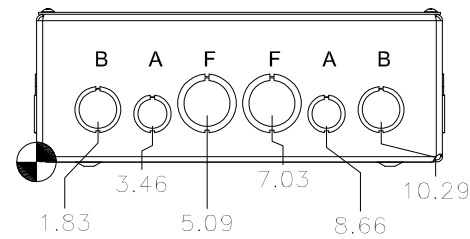

**TOP VIEW**

#8-32 X 3/8" ZINC PLATED, TYPE 23 SELF TAPPING, COMBINATION TRUSS HEAD SCREW (4 PL.)

**FRONT VIEW**

**RIGHT SIDE VIEW**

**FRONT VIEW LID REMOVED**

**LEFT SIDE VIEW**

**BOTTOM VIEW**

PART#: SC121504  
 (DATA SUBJECT TO CHANGE WITHOUT NOTICE)