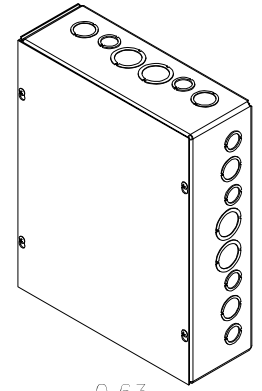

**TOP VIEW**

#8-32 X 3/8" ZINC PLATED, TYPE 23 SELF TAPPING, COMBINATION TRUSS HEAD SCREW (4 PL.)

**FRONT VIEW**

**RIGHT SIDE VIEW**

**FRONT VIEW LID REMOVED**

**LEFT SIDE VIEW**

**BOTTOM VIEW**

PART#: SC121504  
 (DATA SUBJECT TO CHANGE WITHOUT NOTICE)