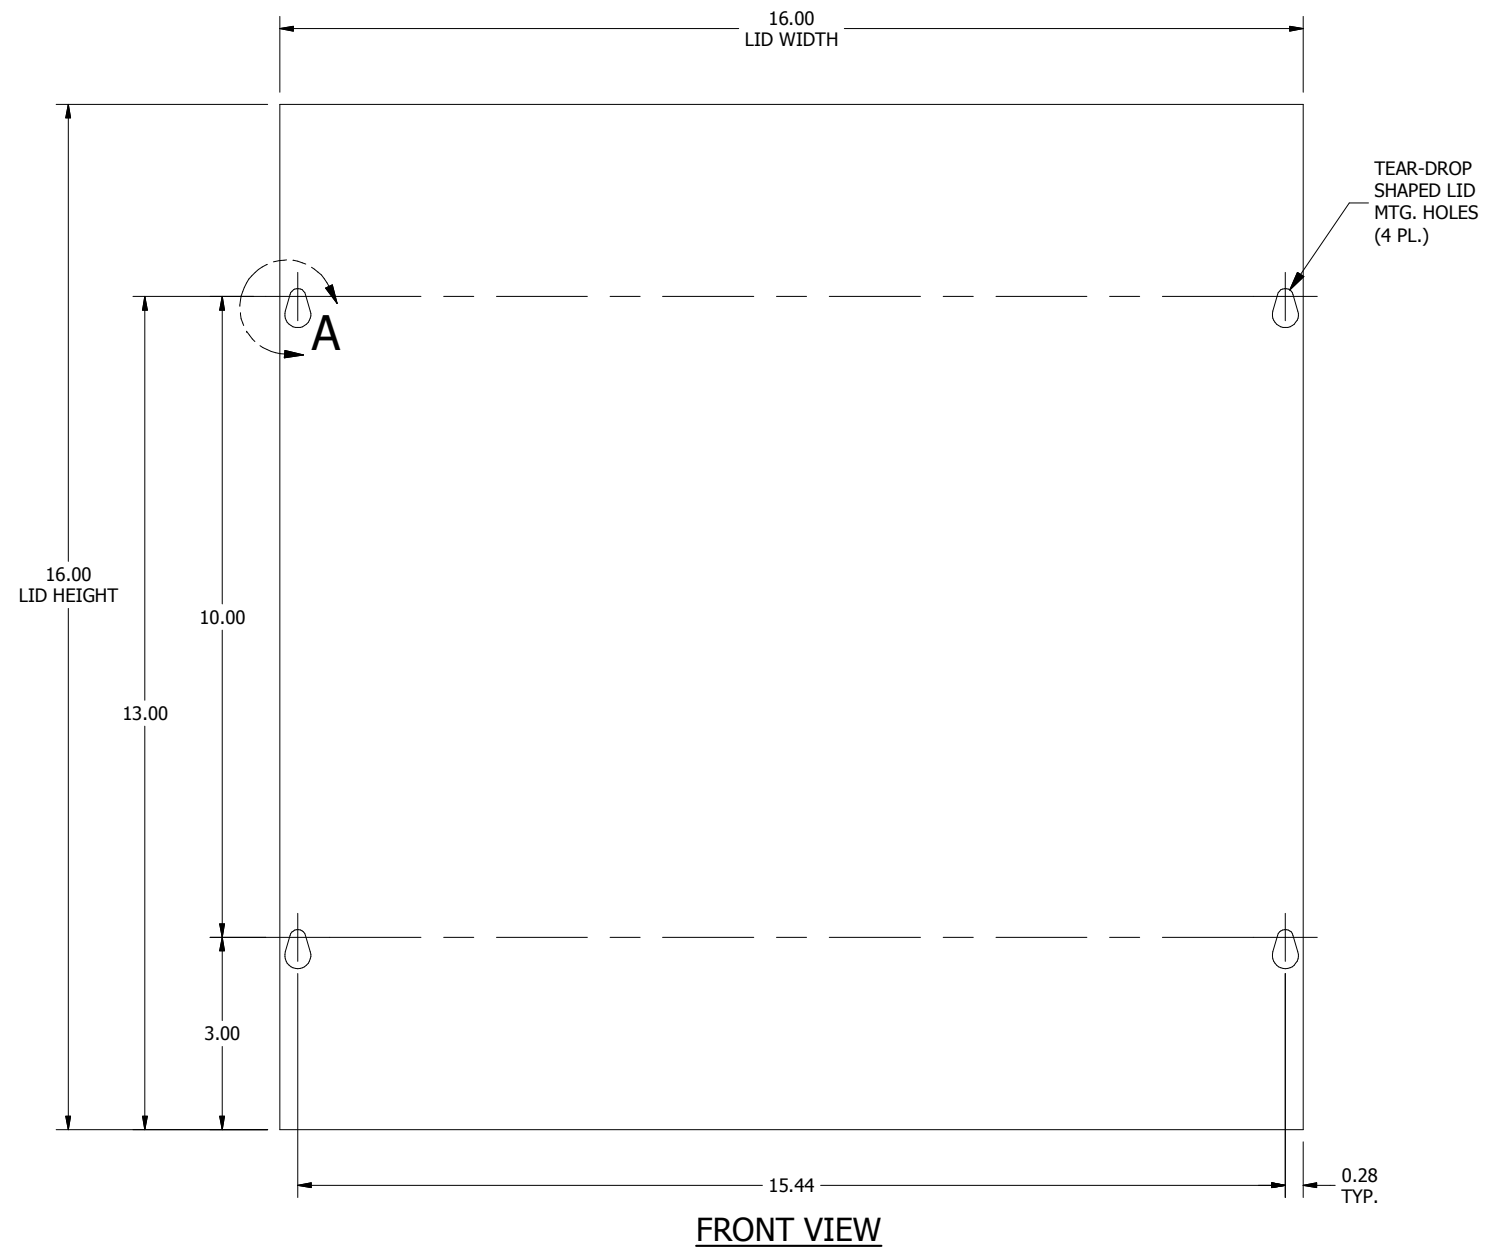

SIDE VIEW

PART#: SC 1616
(DATA SUBJECT TO CHANGE WITHOUT NOTICE)

THIS DRAWING IS PROPERTY OF HUBBELL INC. WIEGMANN
ALL INFORMATION IS PROPRIETARY AND NOT TO BE DUPLICATED