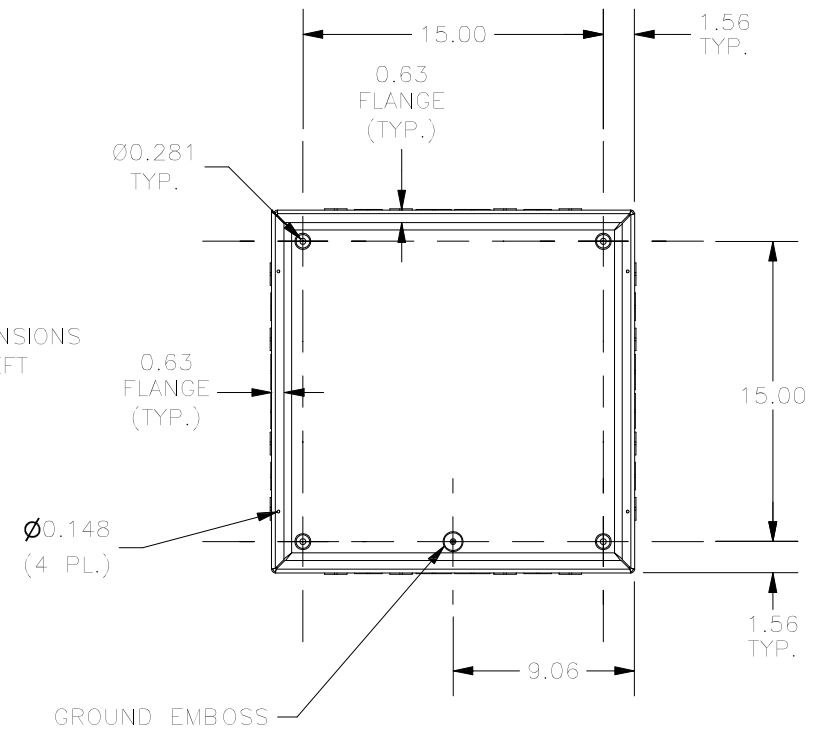

#8-32 X 3/8" ZINC PLATED, TYPE 23 SELF TAPPING, COMBINATION TRUSS HEAD SCREW (4 PL.)

PART#: SC181806  
 (DATA SUBJECT TO CHANGE WITHOUT NOTICE)

THIS DRAWING IS PROPERTY OF HUBBELL INC. WIEGMANN  
 ALL INFORMATION IS PROPRIETARY AND NOT TO BE DUPLICATED