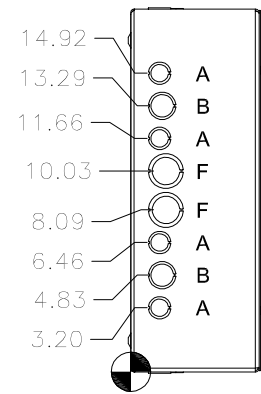

#8-32 X 3/8" ZINC PLATED, TYPE 23 SELF TAPPING, COMBINATION TRUSS HEAD SCREW (4 PL.)

PART#: SC181806  
 (DATA SUBJECT TO CHANGE WITHOUT NOTICE)

THIS DRAWING IS PROPERTY OF HUBBELL INC. WIEGMANN  
 ALL INFORMATION IS PROPRIETARY AND NOT TO BE DUPLICATED