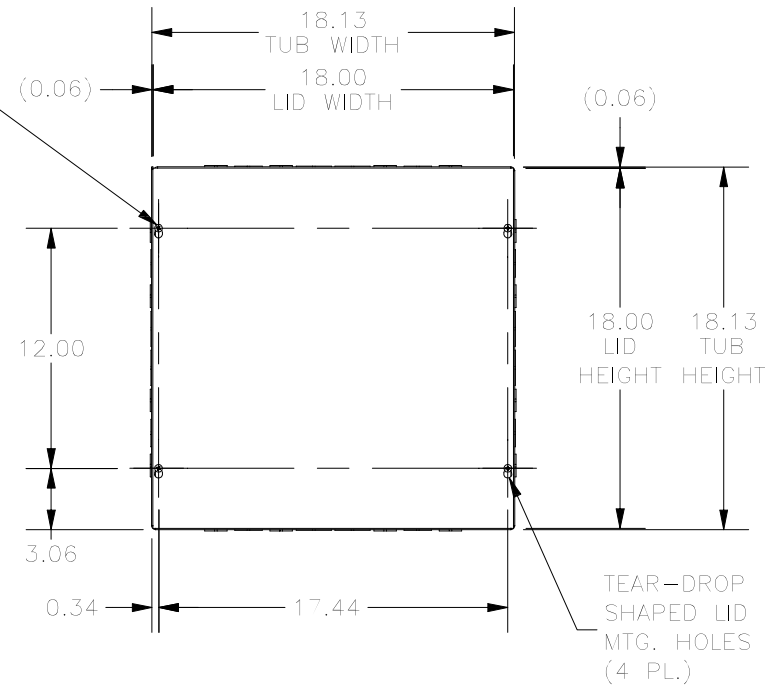

#8-32 X 3/8" ZINC PLATED, TYPE 23 SELF TAPPING, COMBINATION TRUSS HEAD SCREW (4 PL.)

PART#: SC181806  
 (DATA SUBJECT TO CHANGE WITHOUT NOTICE)

THIS DRAWING IS PROPERTY OF HUBBELL INC. WIEGMANN  
 ALL INFORMATION IS PROPRIETARY AND NOT TO BE DUPLICATED