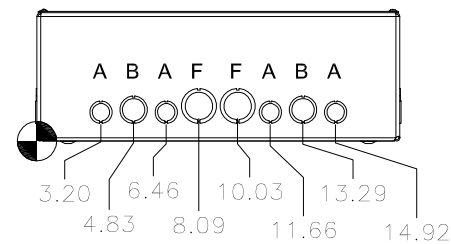

#8-32 X 3/8" ZINC PLATED, TYPE 23 SELF TAPPING, COMBINATION TRUSS HEAD SCREW (4 PL.)

PART#: SC181806  
 (DATA SUBJECT TO CHANGE WITHOUT NOTICE)

THIS DRAWING IS PROPERTY OF HUBBELL INC. WIEGMANN  
 ALL INFORMATION IS PROPRIETARY AND NOT TO BE DUPLICATED