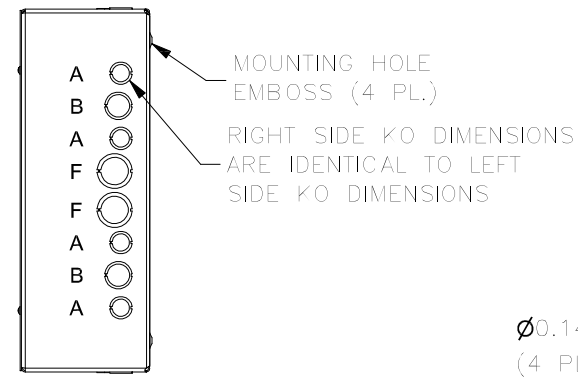

#8-32 X 3/8" ZINC PLATED, TYPE 23 SELF TAPPING, COMBINATION TRUSS HEAD SCREW (4 PL.)

PART#: SC181806  
 (DATA SUBJECT TO CHANGE WITHOUT NOTICE)

THIS DRAWING IS PROPERTY OF HUBBELL INC. WIEGMANN  
 ALL INFORMATION IS PROPRIETARY AND NOT TO BE DUPLICATED