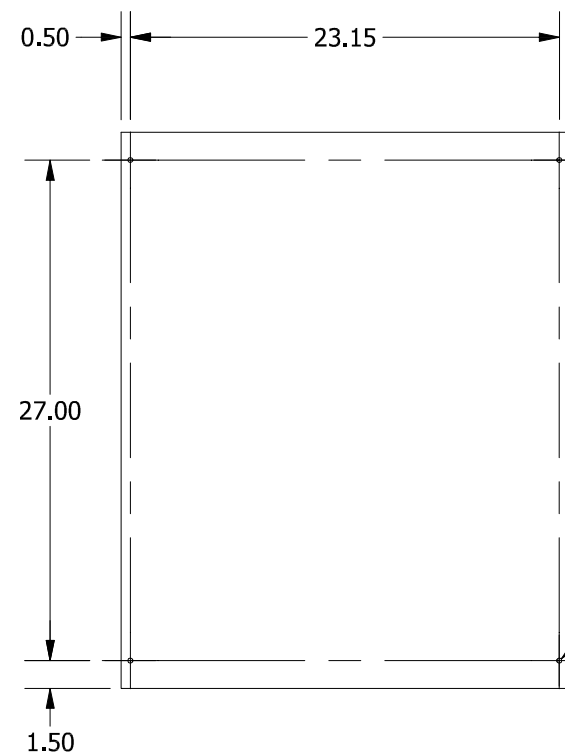

TOP VIEW

#10-32 X 3/8", TYPE 23,
SELF TAPPING
TRUSS HEAD SCREW (4 PL.)

DETAIL A

TEAR-DROP SHAPED
MTG. HOLE IN LID
(4 PL.)

FRONT VIEW

LEFT SIDE VIEW

RIGHT SIDE VIEW

FRONT VIEW LID REMOVED

BACK VIEW

BOTTOM VIEW

PART#: SC243006GNK
(DATA SUBJECT TO CHANGE WITHOUT NOTICE)

THIS DRAWING IS PROPERTY OF HUBBELL INC. WIEGMANN
ALL INFORMATION IS PROPRIETARY AND NOT TO BE DUPLICATED