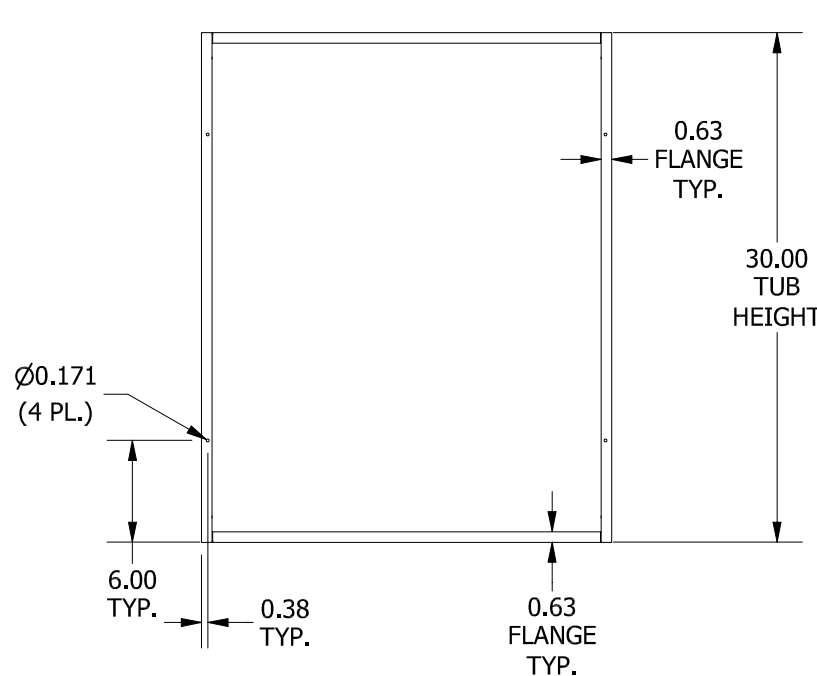

TOP VIEW

#10-32 X 3/8", TYPE 23,
SELF TAPPING
TRUSS HEAD SCREW (4 PL.)

DETAIL A

TEAR-DROP SHAPED
MTG. HOLE IN LID
(4 PL.)

FRONT VIEW

LEFT SIDE VIEW

RIGHT SIDE VIEW

FRONT VIEW LID REMOVED

BACK VIEW

BOTTOM VIEW

PART#: SC243006GNK
(DATA SUBJECT TO CHANGE WITHOUT NOTICE)

THIS DRAWING IS PROPERTY OF HUBBELL INC. WIEGMANN
ALL INFORMATION IS PROPRIETARY AND NOT TO BE DUPLICATED