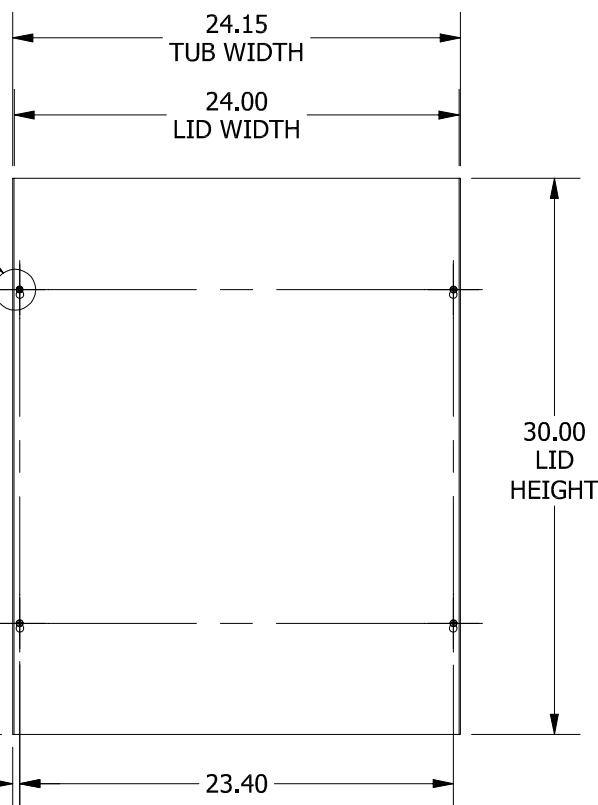

TOP VIEW

#10-32 X 3/8", TYPE 23,
SELF TAPPING
TRUSS HEAD SCREW (4 PL.)

DETAIL A

TEAR-DROP SHAPED
MTG. HOLE IN LID
(4 PL.)

FRONT VIEW

LEFT SIDE VIEW

RIGHT SIDE VIEW

FRONT VIEW LID REMOVED

BACK VIEW

BOTTOM VIEW

PART#: SC243006GNK
(DATA SUBJECT TO CHANGE WITHOUT NOTICE)

THIS DRAWING IS PROPERTY OF HUBBELL INC. WIEGMANN
ALL INFORMATION IS PROPRIETARY AND NOT TO BE DUPLICATED