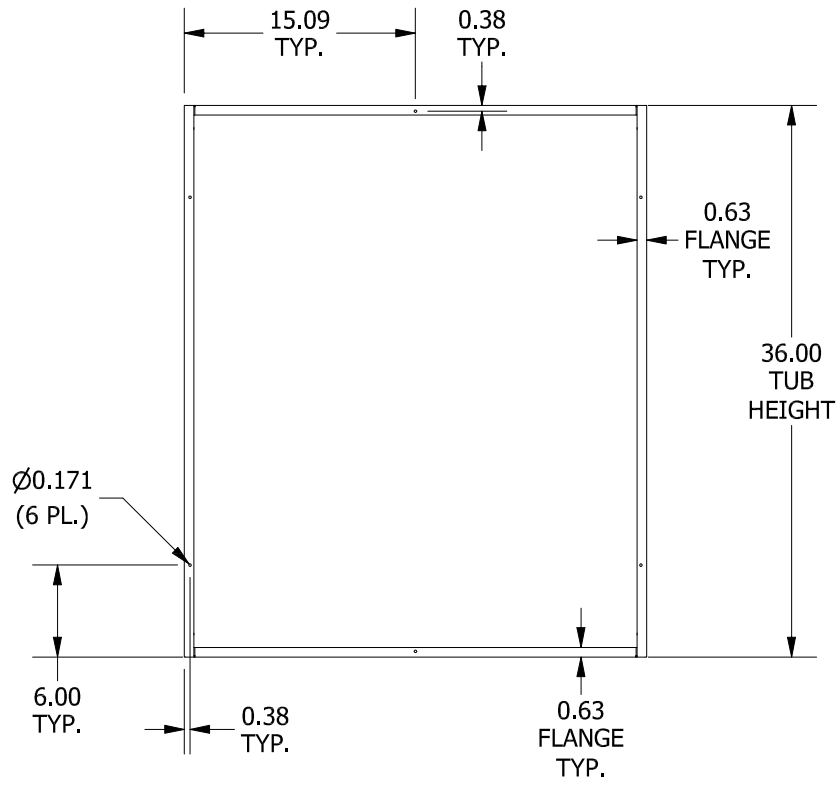

TOP VIEW

#10-32 X 3/8", TYPE 23,
SELF TAPPING
TRUSS HEAD SCREW (4 PL.)

TEAR-DROP SHAPED
MTG. HOLE IN LID
(4 PL.)

DETAIL A

FRONT VIEW

RIGHT SIDE VIEW

FRONT VIEW LID REMOVED

BACK VIEW

BOTTOM VIEW

PART#: SC 303612GNK
(DATA SUBJECT TO CHANGE WITHOUT NOTICE)

THIS DRAWING IS PROPERTY OF HUBBELL INC. WIEGMANN
ALL INFORMATION IS PROPRIETARY AND NOT TO BE DUPLICATED