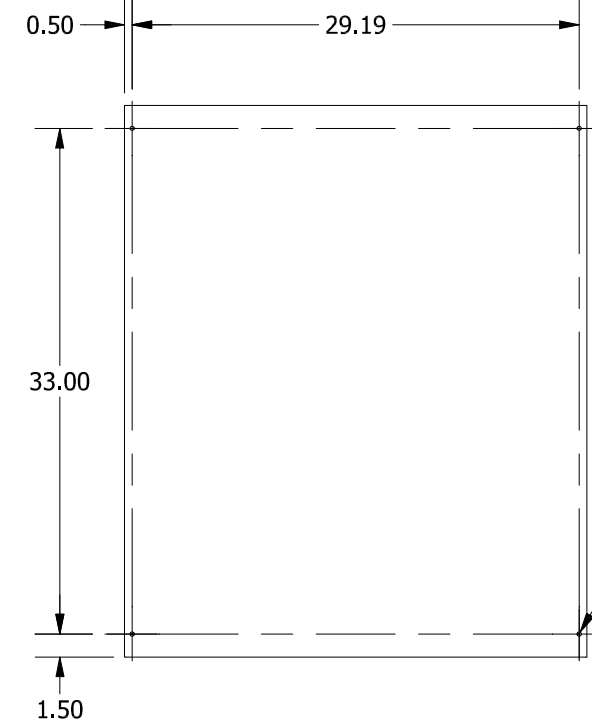

TOP VIEW

#10-32 X 3/8", TYPE 23,
SELF TAPPING
TRUSS HEAD SCREW (4 PL.)

TEAR-DROP SHAPED
MTG. HOLE IN LID
(4 PL.)

DETAIL A

FRONT VIEW

RIGHT SIDE VIEW

FRONT VIEW LID REMOVED

BACK VIEW

BOTTOM VIEW

PART#: SC 303612GNK
(DATA SUBJECT TO CHANGE WITHOUT NOTICE)

THIS DRAWING IS PROPERTY OF HUBBELL INC. WIEGMANN
ALL INFORMATION IS PROPRIETARY AND NOT TO BE DUPLICATED