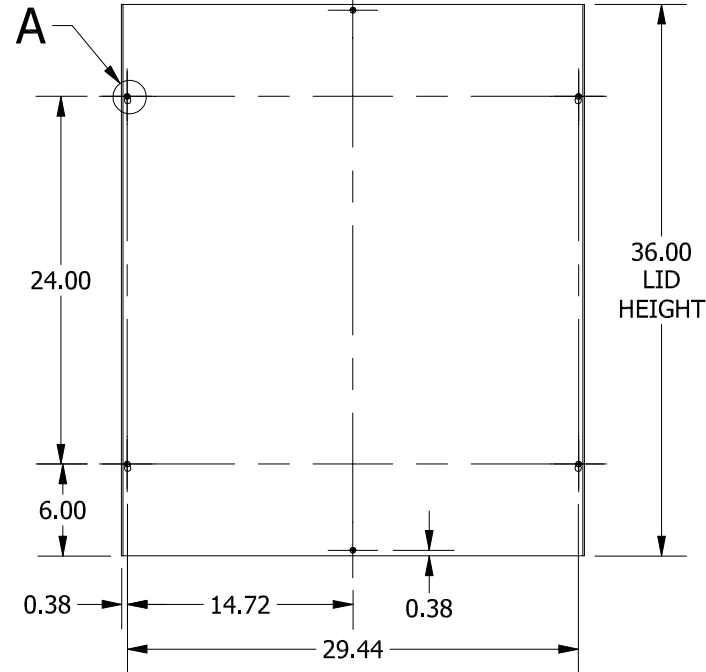

TOP VIEW

#10-32 X 3/8", TYPE 23,
SELF TAPPING
TRUSS HEAD SCREW (4 PL.)

TEAR-DROP SHAPED
MTG. HOLE IN LID
(4 PL.)

DETAIL A

FRONT VIEW

RIGHT SIDE VIEW

FRONT VIEW LID REMOVED

BACK VIEW

BOTTOM VIEW

PART#: SC 303612GNK
(DATA SUBJECT TO CHANGE WITHOUT NOTICE)

THIS DRAWING IS PROPERTY OF HUBBELL INC. WIEGMANN
ALL INFORMATION IS PROPRIETARY AND NOT TO BE DUPLICATED