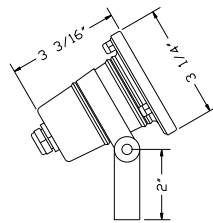

## B105

- Cast Brass
- 12 Volts
- MR8 10W Lamp Included (20W Max.)
- Tempered Glass Lens
- Adjustable Key Knuckle
- GS-85 PVC Spike
- CO-3 Connector

► Finishes:

Landscape Lighting

Stainless Steel