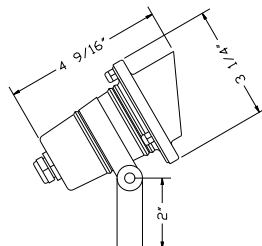

## B105

- Cast Brass
- 12 Volts
- MR8 10W Lamp Included (20W Max.)
- Tempered Glass Lens
- Adjustable Key Knuckle
- GS-85 PVC Spike
- CO-3 Connector

► Finishes:

Landscape Lighting

Stainless Steel