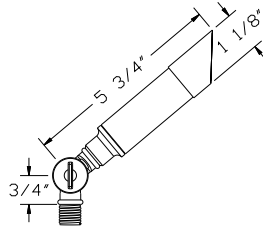

## B103

- Cast Brass
- 12 Volts
- MR11 20W Lamp Included (35W Max.)
- Tempered Glass Lens
- Adjustable Key Knuckle
- GS-85 PVC Spike
- CO-3 Connector

► Finishes:

## B105

- Cast Brass
- 12 Volts
- MR8 10W Lamp Included (20W Max.)
- Tempered Glass Lens
- Adjustable Key Knuckle
- GS-85 PVC Spike
- CO-3 Connector

► Finishes:

Landscape Lighting

Stainless Steel

## LED SS110

- Stainless Steel
- 12 Volts
- MR16 20W Lamp Included (35W Max.)
- Tempered Glass Lens
- GS-85 PVC Spike
- SJT Cord

► Finish: