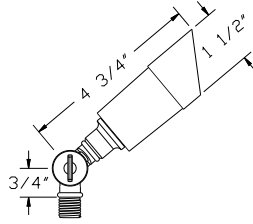

Shown In
Antique Bronze