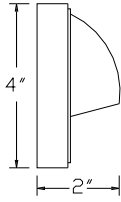

Stainless Steel

**SS7011**

**SS7012**

**LED Surface Step Lights**

- Stainless Steel Coated Cast Brass
- 12 Volts
- JC Bi-Pin 20W Lamp (20W Max.)

▶ **Finish:**

SS

Cast Aluminum