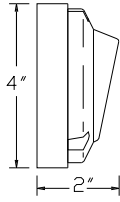

Stainless Steel

**SS7011**

**SS7012**

**LED Surface Step Lights**

- Stainless Steel Coated Cast Brass
- 12 Volts
- JC Bi-Pin 20W Lamp (20W Max.)

▶ **Finish:**

SS

Cast Aluminum