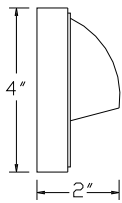

Shown in Verde Green