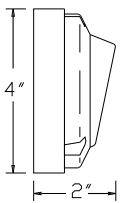

**7011**

*Shown in Verde Green*

**7012**

*Shown in Verde Green*

**LED Surface Step Lights**

- Cast Aluminum
- 12 Volts
- JC Bi-Pin 20W Lamp (20W Max.)

▶ **Powder Coated Finishes:**

BK