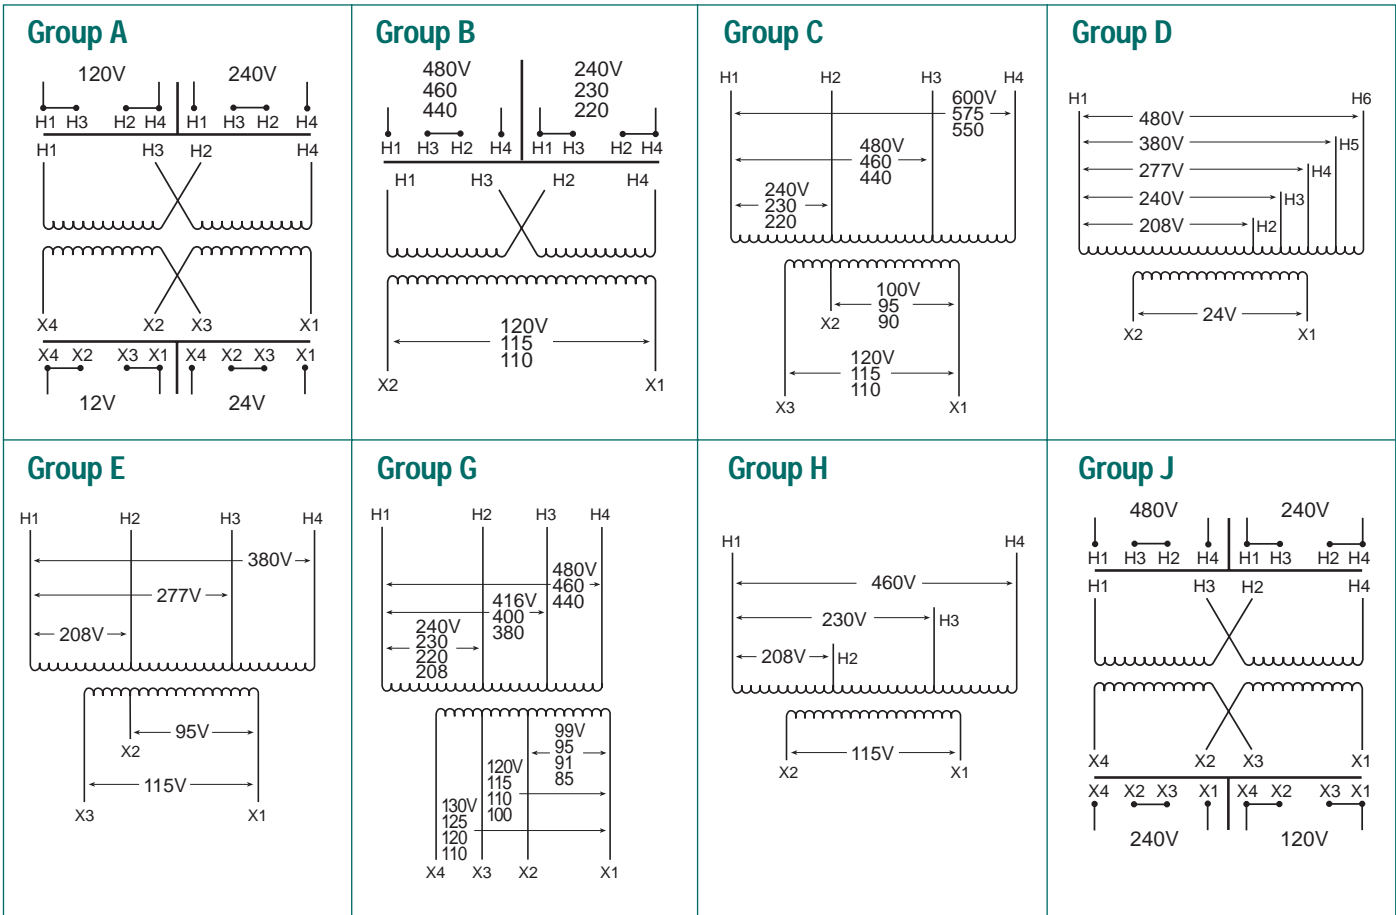

TA Series Open Core & Coil Wiring Diagrams

TA Series Open Core & Coil Dimensional Drawings

50 VA Thru 2 kVA

3 & 5 kVA

TB Series Open Core & Coil Wiring Diagrams

TB Series Open Core & Coil Dimensional Drawings