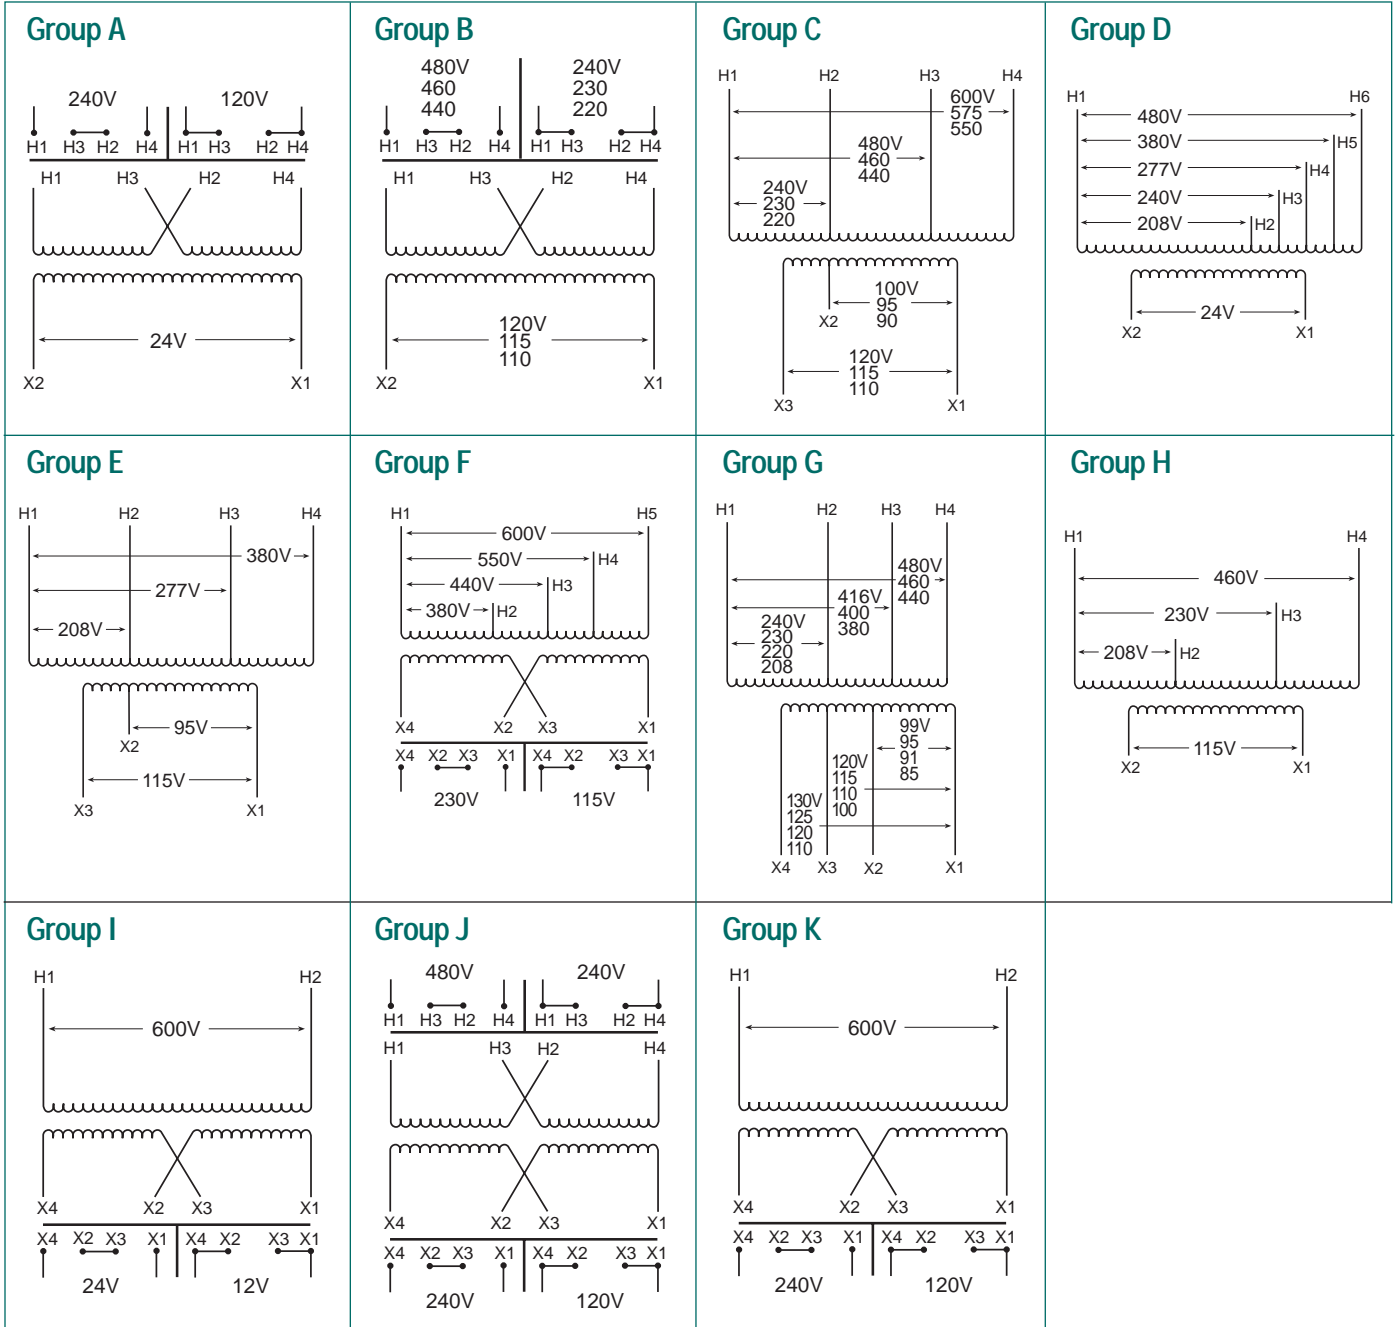

TA Series Open Core & Coil Wiring Diagrams

TA Series Open Core & Coil Dimensional Drawings

50 VA Thru 2 kVA

3 & 5 kVA

TB Series Open Core & Coil Wiring Diagrams

TB Series Open Core & Coil Dimensional Drawings