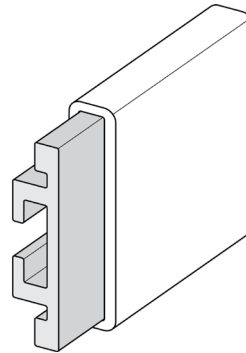

5 1 7 4 0 b

Aluminium guide rail

www.SystemPlastSmartGuide.com

Click here for related information.

◀ back

For index side guides, go to:

5 1 5 1 0 a

	UHMWPE white	Aluminium		
	Item description			
		VG-A2520-10	3 m	30 m
		VG-A2520-20	6 m	60 m
		VG-P2520BC-10	3 m	30 m
		VG-P2520BC-20	6 m	60 n