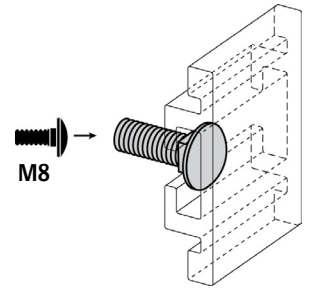

5 1 7 4 0 b

Aluminium guide rail

www.SystemPlastSmartGuide.com

Click here for related information.

◀ back

For index side guides, go to:

5 1 5 1 0 a

	UHMWPE white	Aluminium		
	Item description			
		VG-A2520-10	3 m	30 m
		VG-A2520-20	6 m	60 m
		VG-P2520BC-10	3 m	30 m
		VG-P2520BC-20	6 m	60 n