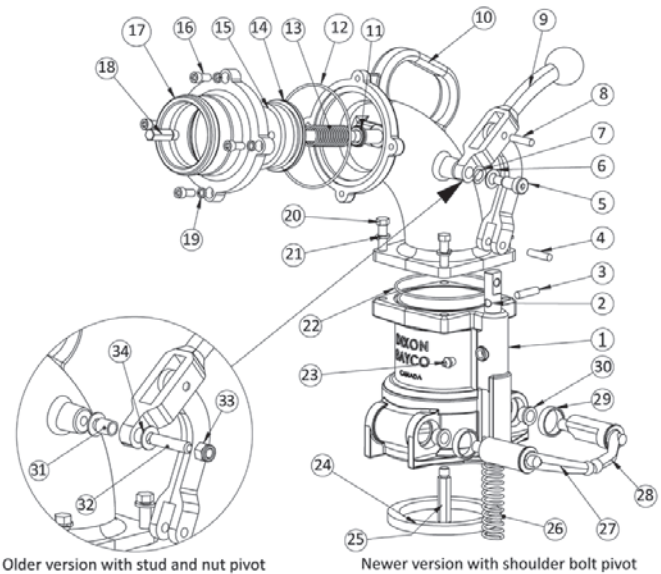

Repair Kits

Part #	Description	Includes	Price/E
VR6230	complete replacement bottom body	1, 2, 3, 22, 23, 24, 25, 26, 27, 28, 29, 30	$461.00
6200SBK¹	replacement shoulder bolt pivot, wave washer and flat washer	5, 6, 7	5.30
6200-15ASSM	replacement handle, linkage and linkage pin	8, 9	58.00
6000NPHK	replacement adapter (4) bolts and lock washers	16, 19	6.20
6000EHK	replacement body bolts and lock washers	20, 21	9.10
6200BK	replacement (2) large and small arm bushing	29, 30	44.10
6200SHK²	replacement stud pivot, nylon washer, bushing and nut	31, 32, 33, 34	16.95

S