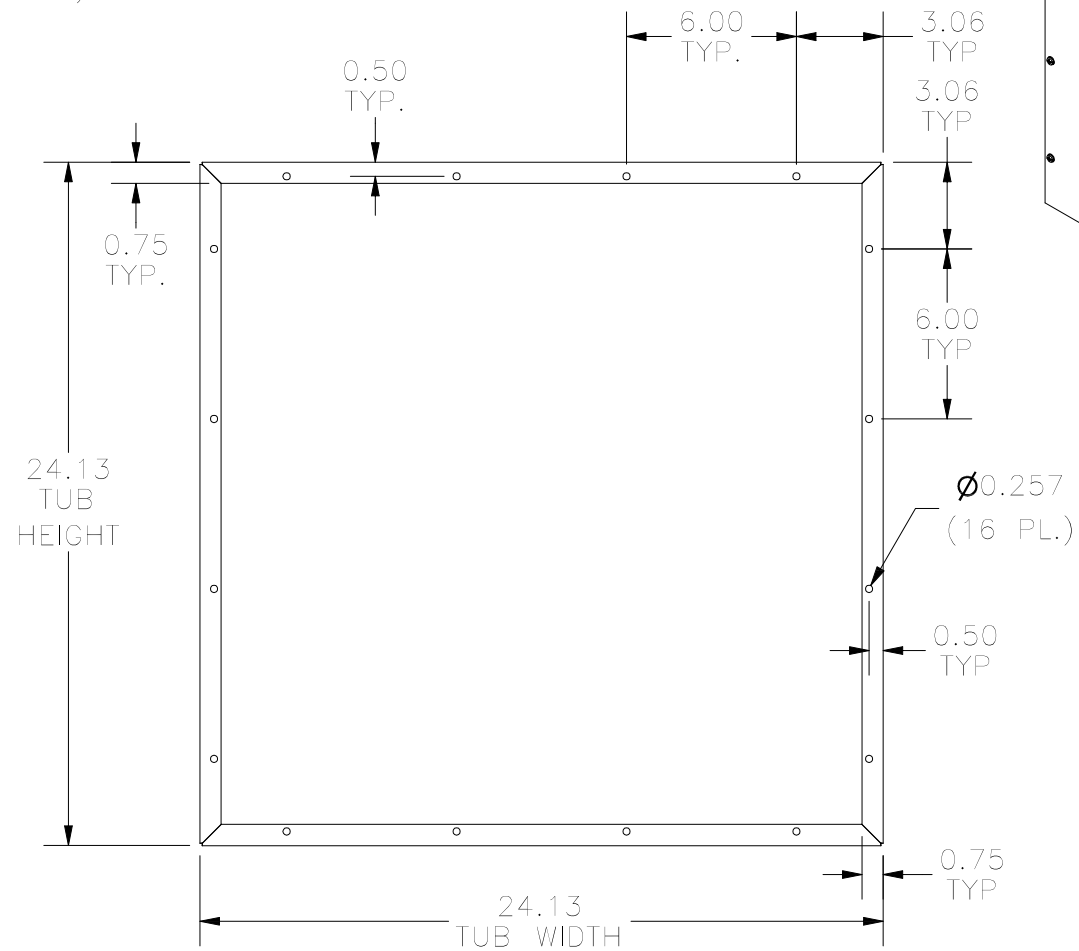

TOP VIEW

FRONT VIEW

RIGHT SIDE VIEW

FRONT VIEW TUB

LEFT SIDE VIEW

BOTTOM VIEW

PART#: WA242408GSCG  
 (DATA SUBJECT TO CHANGE WITHOUT NOTICE)

THIS DRAWING IS PROPERTY OF HUBBELL INC. WIEGMANN  
 ALL INFORMATION IS PROPRIETARY AND NOT TO BE DUPLICATED