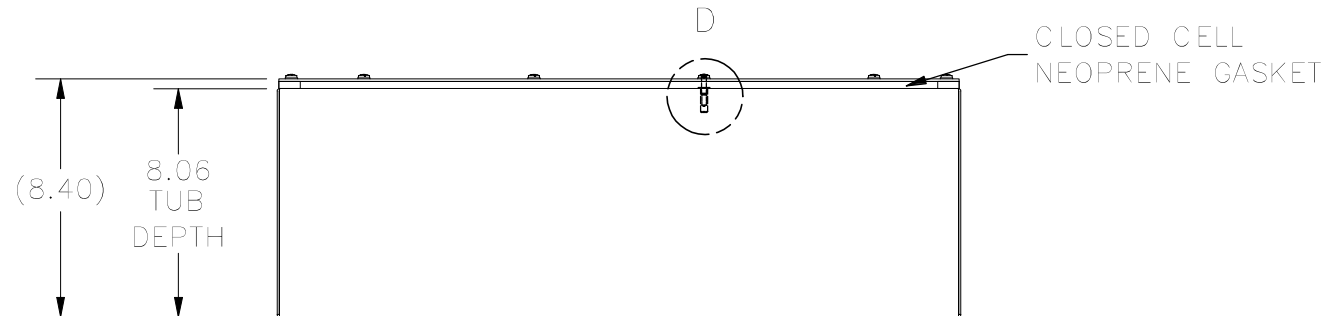

TOP VIEW

FRONT VIEW

RIGHT SIDE VIEW

FRONT VIEW TUB

LEFT SIDE VIEW

BOTTOM VIEW

PART#: WA242408GSCG  
 (DATA SUBJECT TO CHANGE WITHOUT NOTICE)

THIS DRAWING IS PROPERTY OF HUBBELL INC. WIEGMANN  
 ALL INFORMATION IS PROPRIETARY AND NOT TO BE DUPLICATED