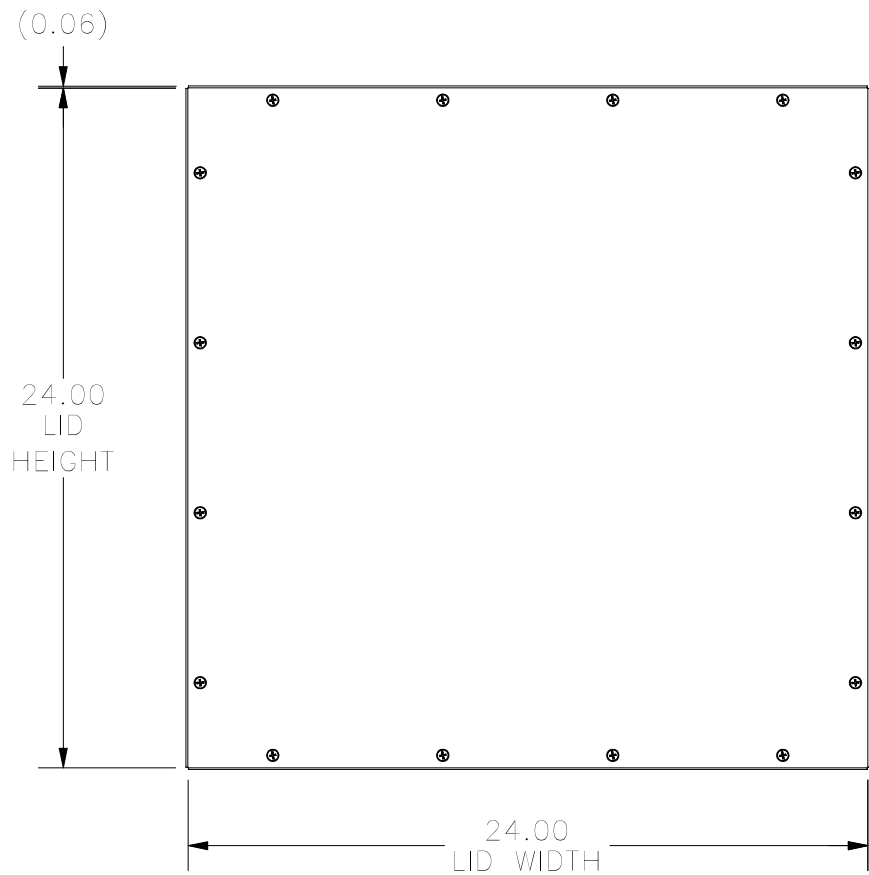

TOP VIEW

FRONT VIEW

RIGHT SIDE VIEW

FRONT VIEW TUB

LEFT SIDE VIEW

BOTTOM VIEW

PART#: WA242408GSCG  
 (DATA SUBJECT TO CHANGE WITHOUT NOTICE)

THIS DRAWING IS PROPERTY OF HUBBELL INC. WIEGMANN  
 ALL INFORMATION IS PROPRIETARY AND NOT TO BE DUPLICATED