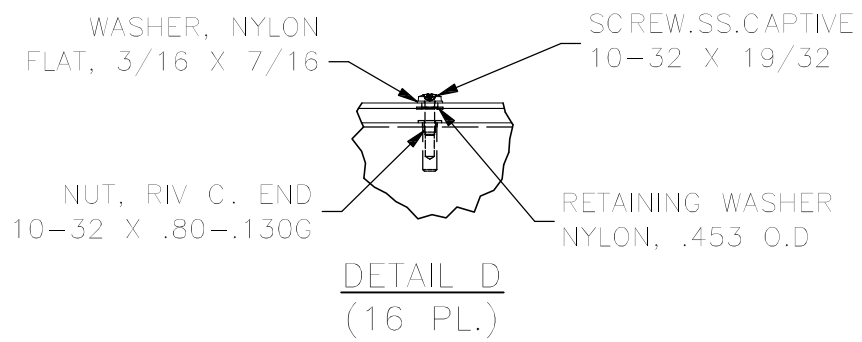

TOP VIEW

FRONT VIEW

RIGHT SIDE VIEW

FRONT VIEW TUB

LEFT SIDE VIEW

BOTTOM VIEW

PART#: WA242408GSCG  
 (DATA SUBJECT TO CHANGE WITHOUT NOTICE)

THIS DRAWING IS PROPERTY OF HUBBELL INC. WIEGMANN  
 ALL INFORMATION IS PROPRIETARY AND NOT TO BE DUPLICATED