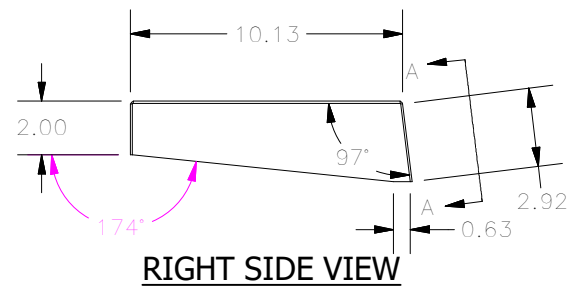

TOP VIEW

FRONT VIEW

RIGHT SIDE VIEW

SECTION A-A VIEW  
(REAR VIEW OF DESK)

BOTTOM VIEW

PART#: WC1224W  
(DATA SUBJECT TO CHANGE WITHOUT NOTICE)

THIS DRAWING IS PROPERTY OF HUBBELL INC. WIEGMANN  
ALL INFORMATION IS PROPRIETARY AND NOT TO BE DUPLICATED