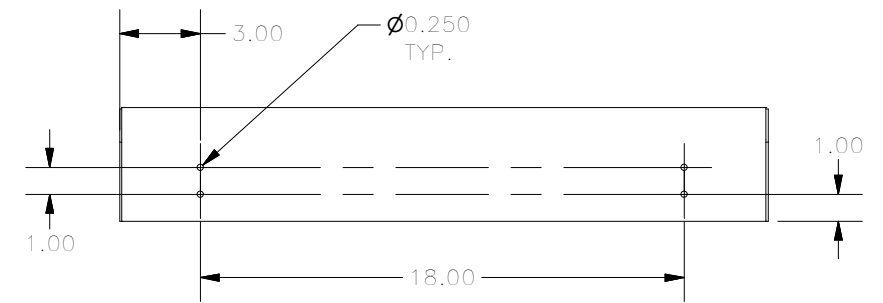

TOP VIEW

FRONT VIEW

RIGHT SIDE VIEW

SECTION A-A VIEW  
(REAR VIEW OF DESK)

BOTTOM VIEW

PART#: WC1224W  
(DATA SUBJECT TO CHANGE WITHOUT NOTICE)

THIS DRAWING IS PROPERTY OF HUBBELL INC. WIEGMANN  
ALL INFORMATION IS PROPRIETARY AND NOT TO BE DUPLICATED